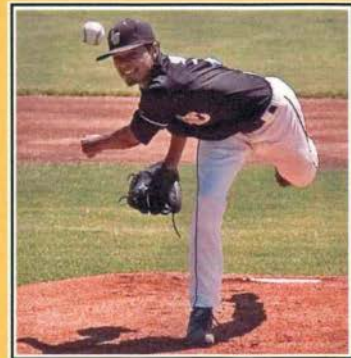

LINDENWOOD

**2008
Spring Sports Schedule**