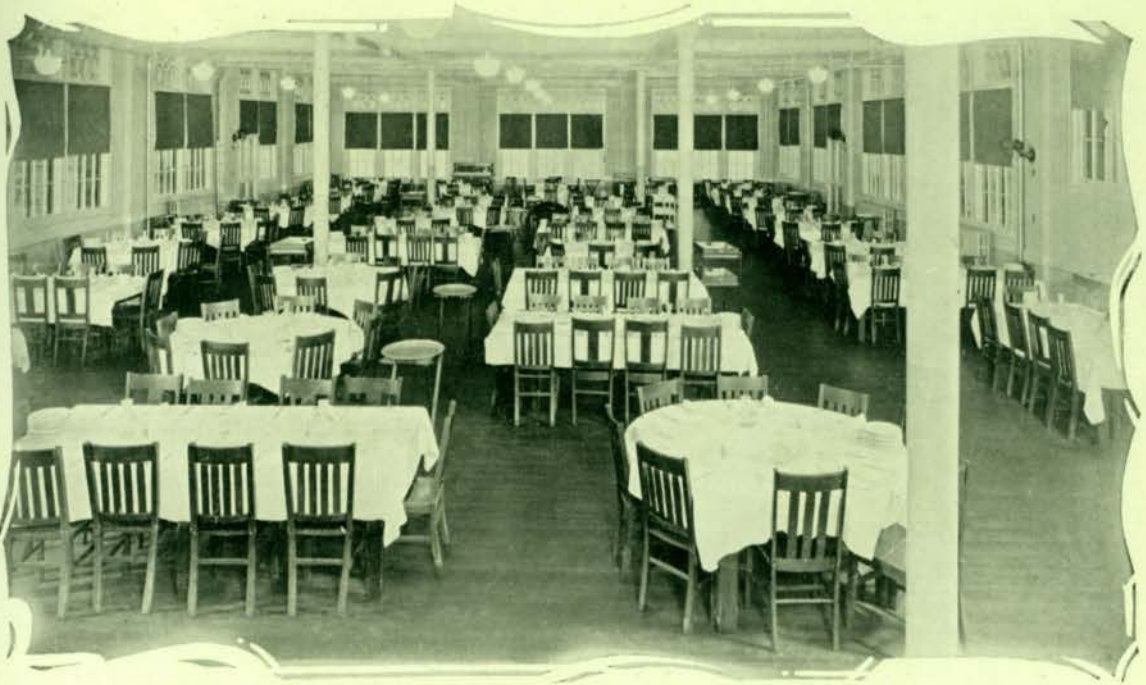

COMMENCEMENT DAY

IN THE SHADOWS OF THE LINDEN TREES

TEA ROOM

CLASS ROOMS—ROEMER HALL

CAMPUS SCENES—DIET KITCHEN—SECRETARIAL DEPARTMENT

LINDENWOOD COLLEGE

ART ROOMS

STUDIOS DEPARTMENT OF ORATORY—ANNUAL OUTDOOR PLAY

LINDENWOOD COLLEGE

AUDITORIUM—LIBRARY

DINING ROOM—MRS. ROEMER'S BIRTHDAY

LINDENWOOD COLLEGE

STUDENT ROOMS

STUDENT ROOMS—FUDGE KITCHEN

LINDENWOOD COLLEGE

IRWIN DAY