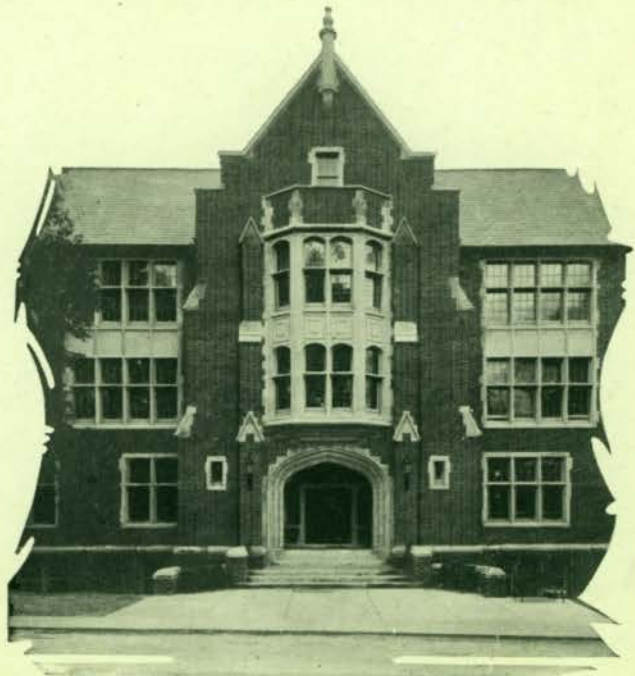

FOUNDED 1827

ST. CHARLES, MO.

LINDENWOOD COLLEGE

DR. JOHN L. ROEMER
PRESIDENT

MRS. JOHN L. ROEMER
DEAN OF STUDENTS

LINDENWOOD COLLEGE

ALICE E. GIBSON
DEAN OF THE COLLEGE

"On all that walk beneath thy shade,
A heaven-sent gift wilt thou bestow."

65

LINDENWOOD COLLEGE

CAMPUS ENTRANCE OF ROEMER HALL

FOUNDED 1827, ST. CHARLES, MISSOURI

ROEMER ADMINISTRATION HALL

LINDENWOOD COLLEGE

SIBLEY HALL
DORMITORY FOR FRESHMEN AND SPECIAL STUDENTS

EVEN THE VINES LOVE SIBLEY