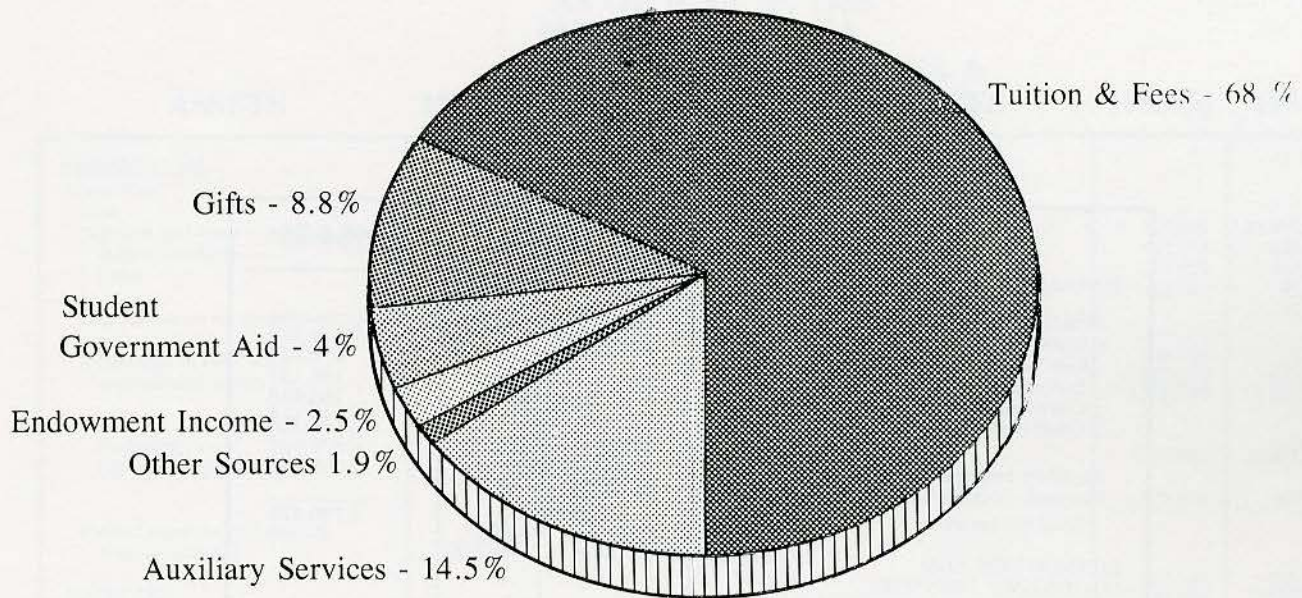

ANALYSIS OF 1985/86 REVENUES AND EXPENDITURES

1985/86 CURRENT REVENUE $8,319,109*

1985/86 CURRENT EXPENDITURES $8,201,453*