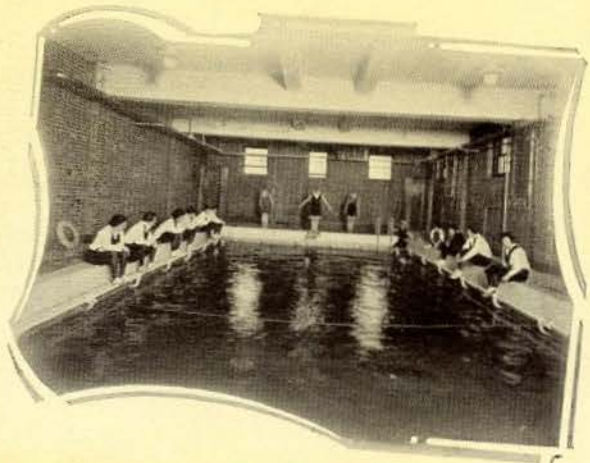

Lucinda deL. Templin
DEAN OF THE COLLEGE

Sibley Hall

DORMITORY FOR FRESHMEN AND SPECIAL STUDENTS

Jubilee Hall

DORMITORY FOR UPPER CLASSMEN
DINING HALL

Butler Hall
DORMITORY FOR UPPER CLASSMEN, GYMNASIUM AND SWIMMING POOL

Margaret Hall Music Studios

Niccolls Hall

DORMITORY FOR FRESHMEN AND SPECIAL STUDENTS

Tea Room

Loggia of Niccolls Hall—The President's Home—Campus Scene

Roemer Administration Hall
CLASSROOMS, LABORATORIES, LIBRARY,
AUDITORIUM AND COLLEGE OFFICES