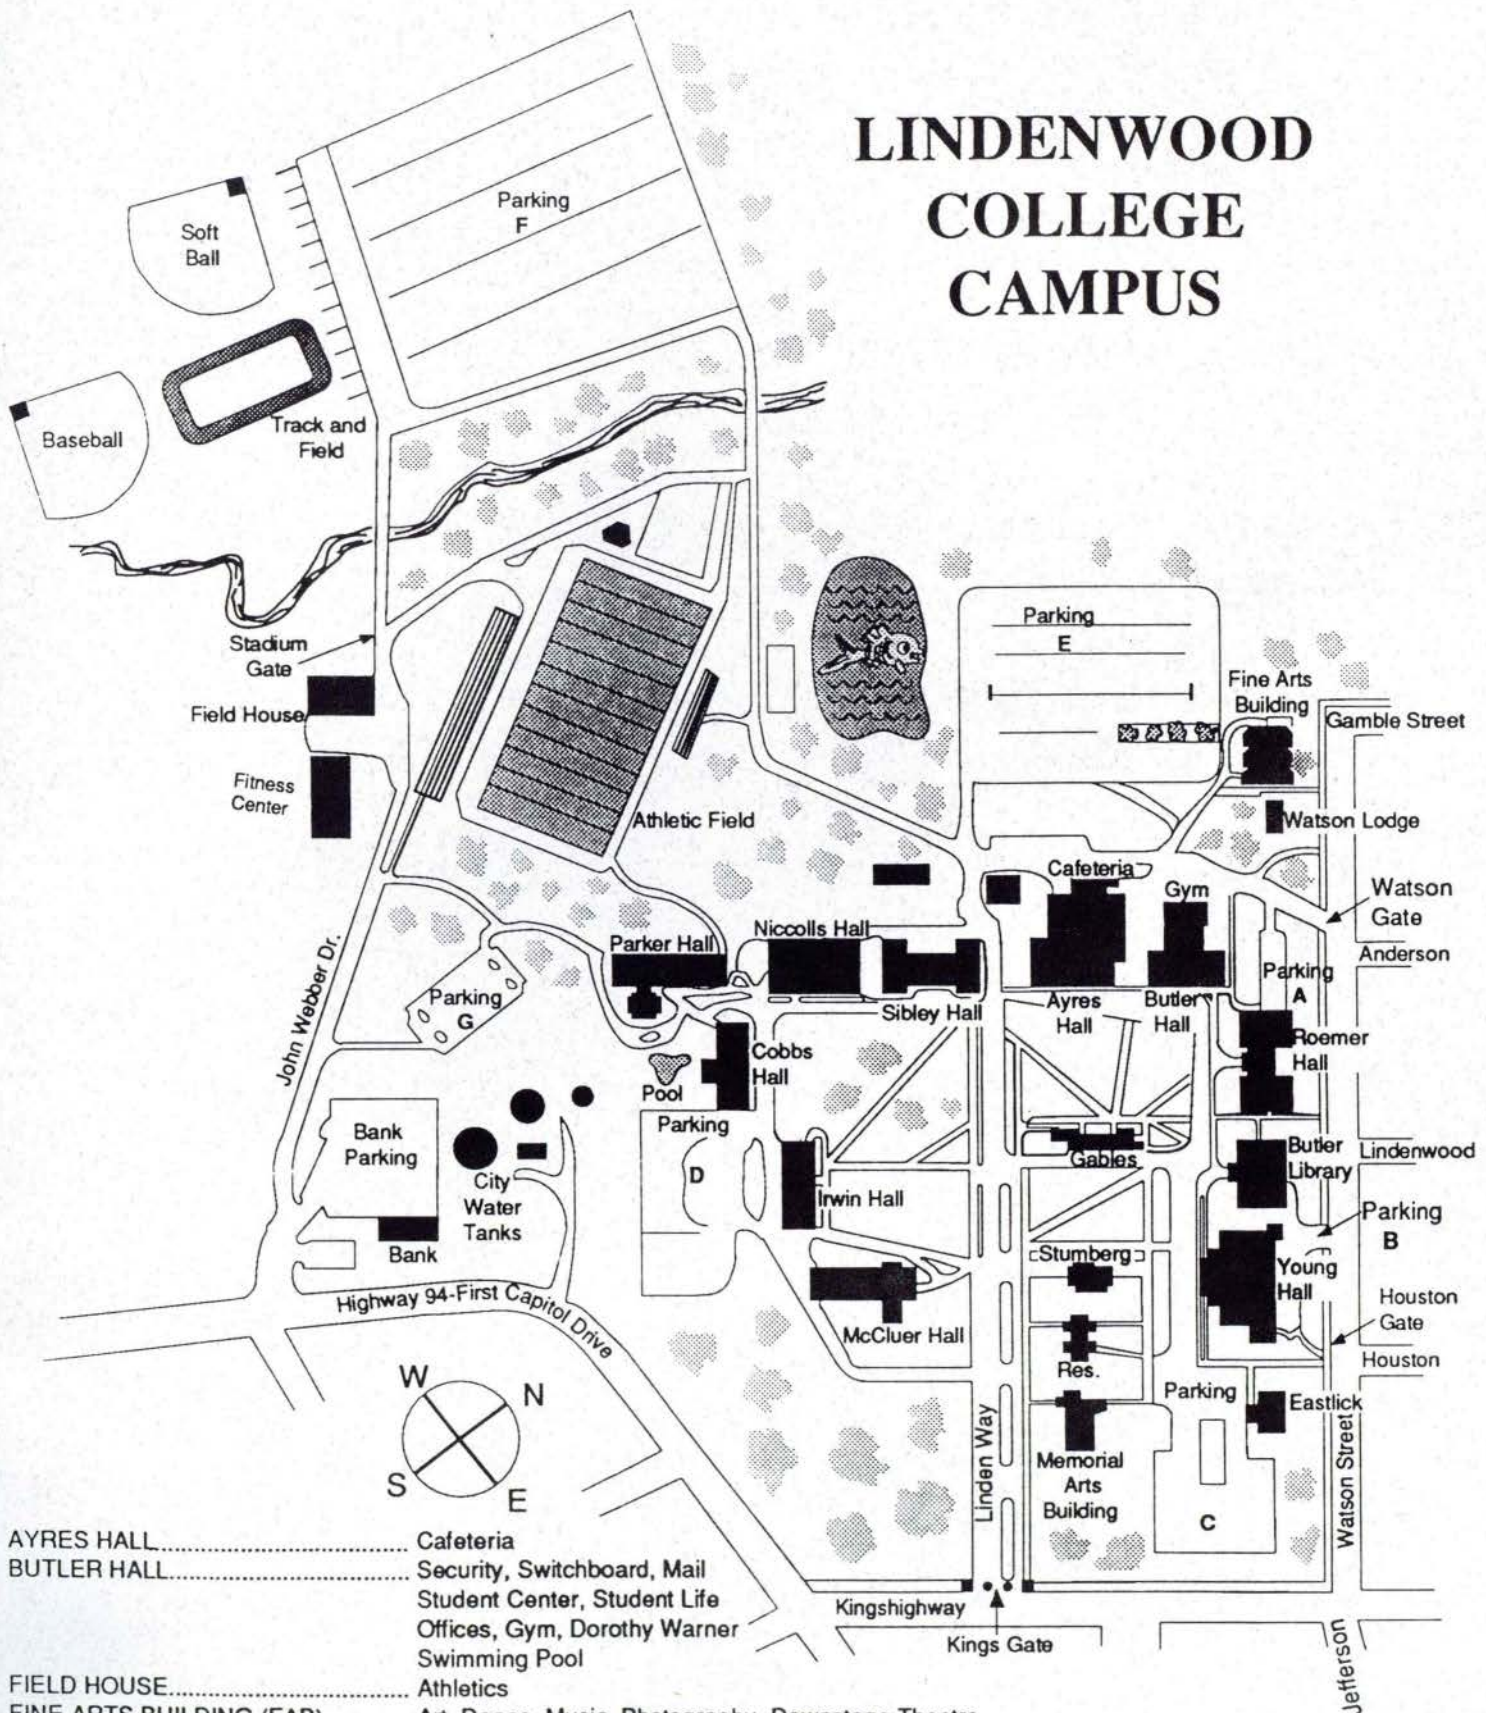

LINDENWOOD COLLEGE CAMPUS

AYRES HALL.....	Cafeteria
BUTLER HALL.....	Security, Switchboard, Mail Student Center, Student Life Offices, Gym, Dorothy Warner Swimming Pool
FIELD HOUSE.....	Athletics
FINE ARTS BUILDING (FAB).....	Art, Dance, Music, Photography, Downstage Theatre
GABLES.....	Day Admissions and English Department
MEMORIAL ARTS BUILDING (MAB).....	Business Administration, Communications, Babcock Center, KCLC, Sibley Museum
RESIDENCE.....	President's House
ROEMER HALL.....	Administrative Offices, Evening Admissions, LCIE Office, Jelkyl Theatre, Financial Aid, Business Office, Registrar's Office
YOUNG HALL.....	Natural and Mathematical Sciences, History/Political Science, Young Lounge, Young Auditorium
RESIDENCE HALLS.....	Ayres, Cobbs, Eastlick, Irwin, McCluer, Nicolls, Parker, Sibley, Stumberg, Watson