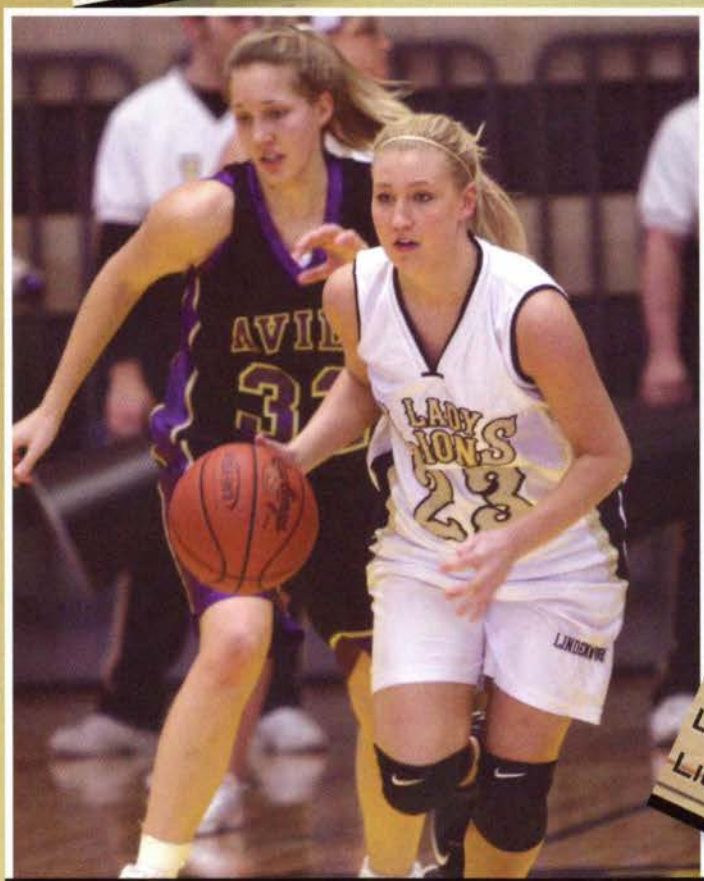

Only 2 miles from campus, south on 94! (Next to Williker's)

1580 Country Club Plaza Drive, St. Charles, Mo. 63303

www.fiji-tan.com

LINDENWOOD
LIONS

JASON
SCHNEIDER

LINDENWOOD
LIONS

CRYSTAL
CASTILLO

LINDENWOOD
LIONS