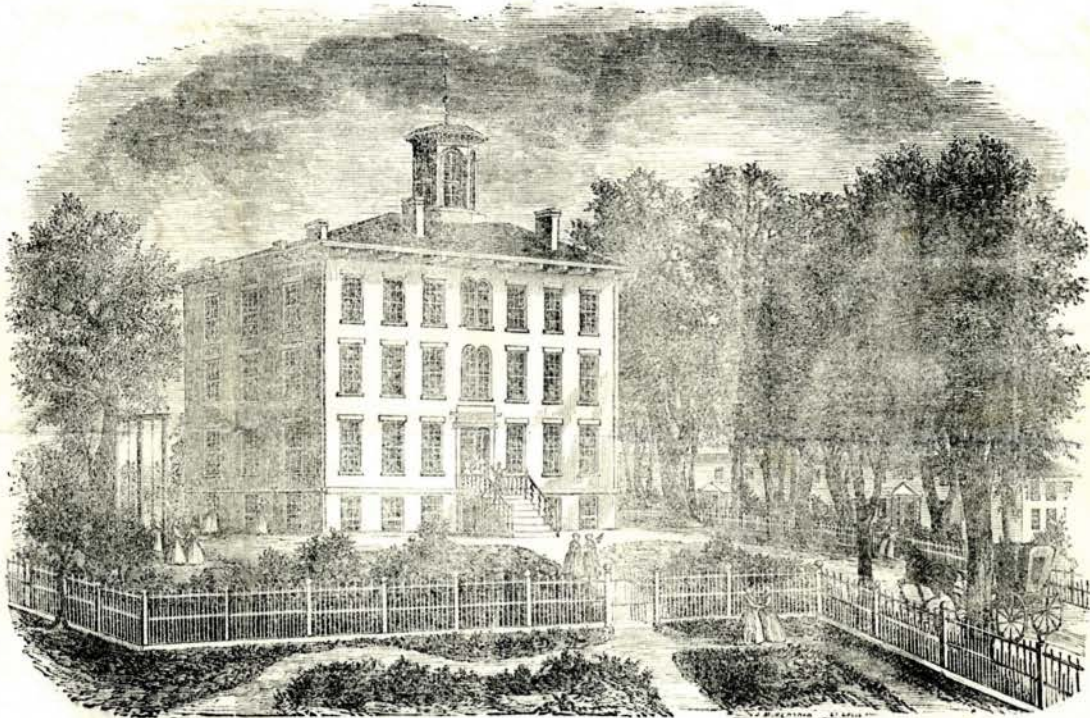

# Lindenwood Female College,

SAINT CHARLES, MO.,

UNDER THE CARE OF THE PRESBYTERY OF ST. LOUIS.

REV. A. V. C. SCHENCK, A. M., PRESIDENT,

*Assisted by a full Board of Instructors, in all the solid and ornamental branches of a first class Female College.*

This Institution is situated in the suburbs of the city of St. Charles, about an hour from St. Louis, in the midst of beautiful and extensive grounds and groves. The main edifice, which is just completed, is finished in the most modern and approved style, with water in every story, and gas in every room, supplied from the College Gas Works. The whole equipment of the College, including the furniture of every description, musical instruments, etc., is new and of the best quality.

The College will be opened for the reception of pupils on the first Monday in September, 1857.

The Scholastic Year commences on the first Monday in September, and continues forty weeks without any intervening vacation.