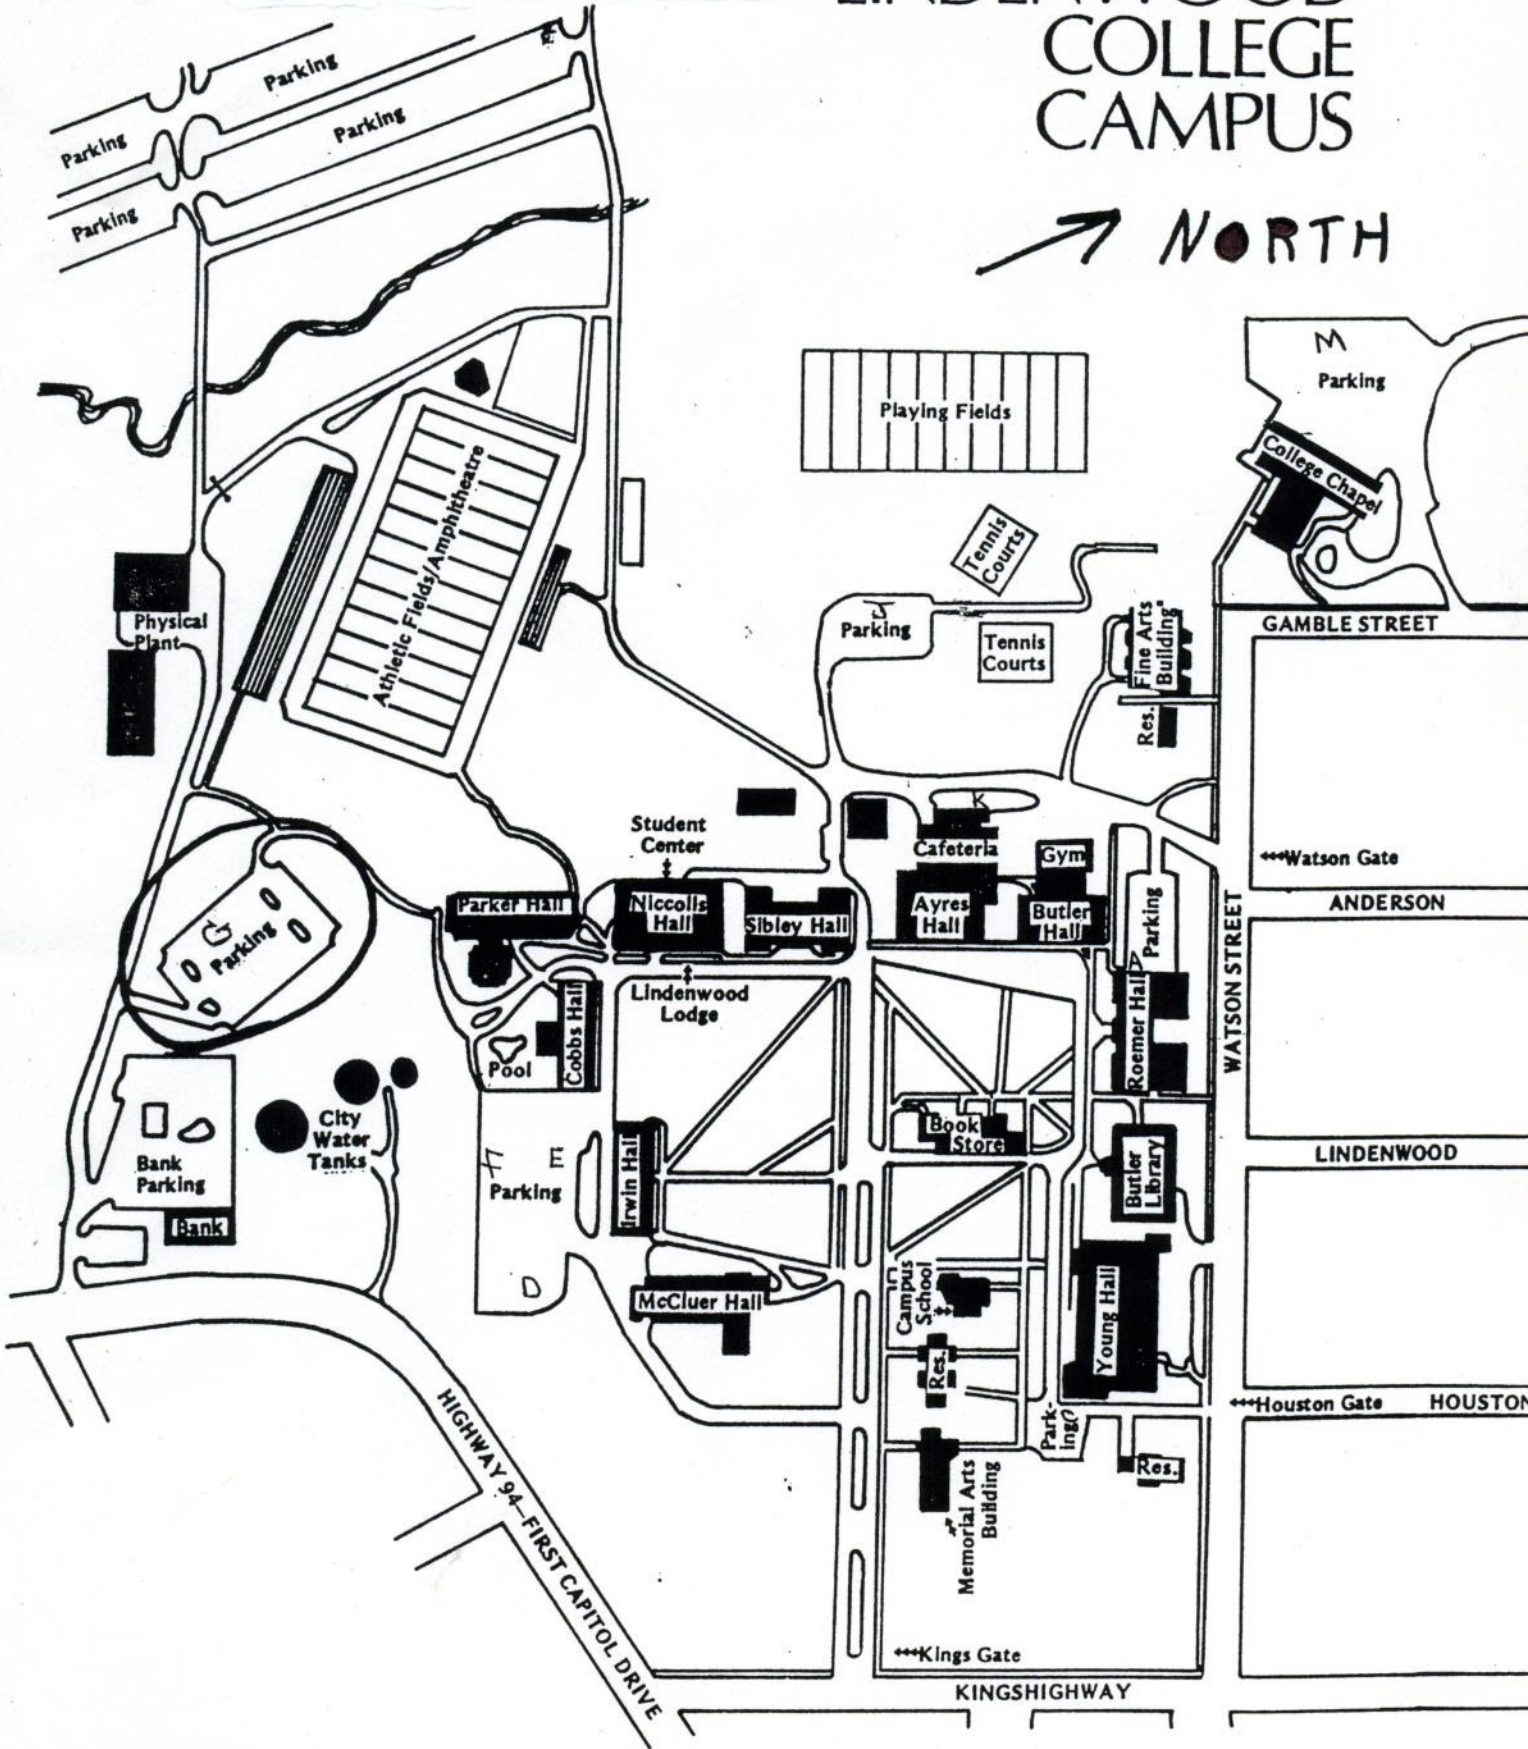

DEAR VALUATION SCIENCES PROGRAM PARTICIPANTS:

If you will be having a car on campus during the program April 22-26, 1987, please pick up a temporary parking permit from Tonie Isenhour during registration on Thursday morning in the hallway of Young Hall of Science.

LINDENWOOD COLLEGE CAMPUS

Parking on the north side of Watson, and on Anderson, Lindenwood, and Houston Streets is restricted resident parking. Violators will be ticketed by City Police, a \$25 fine.