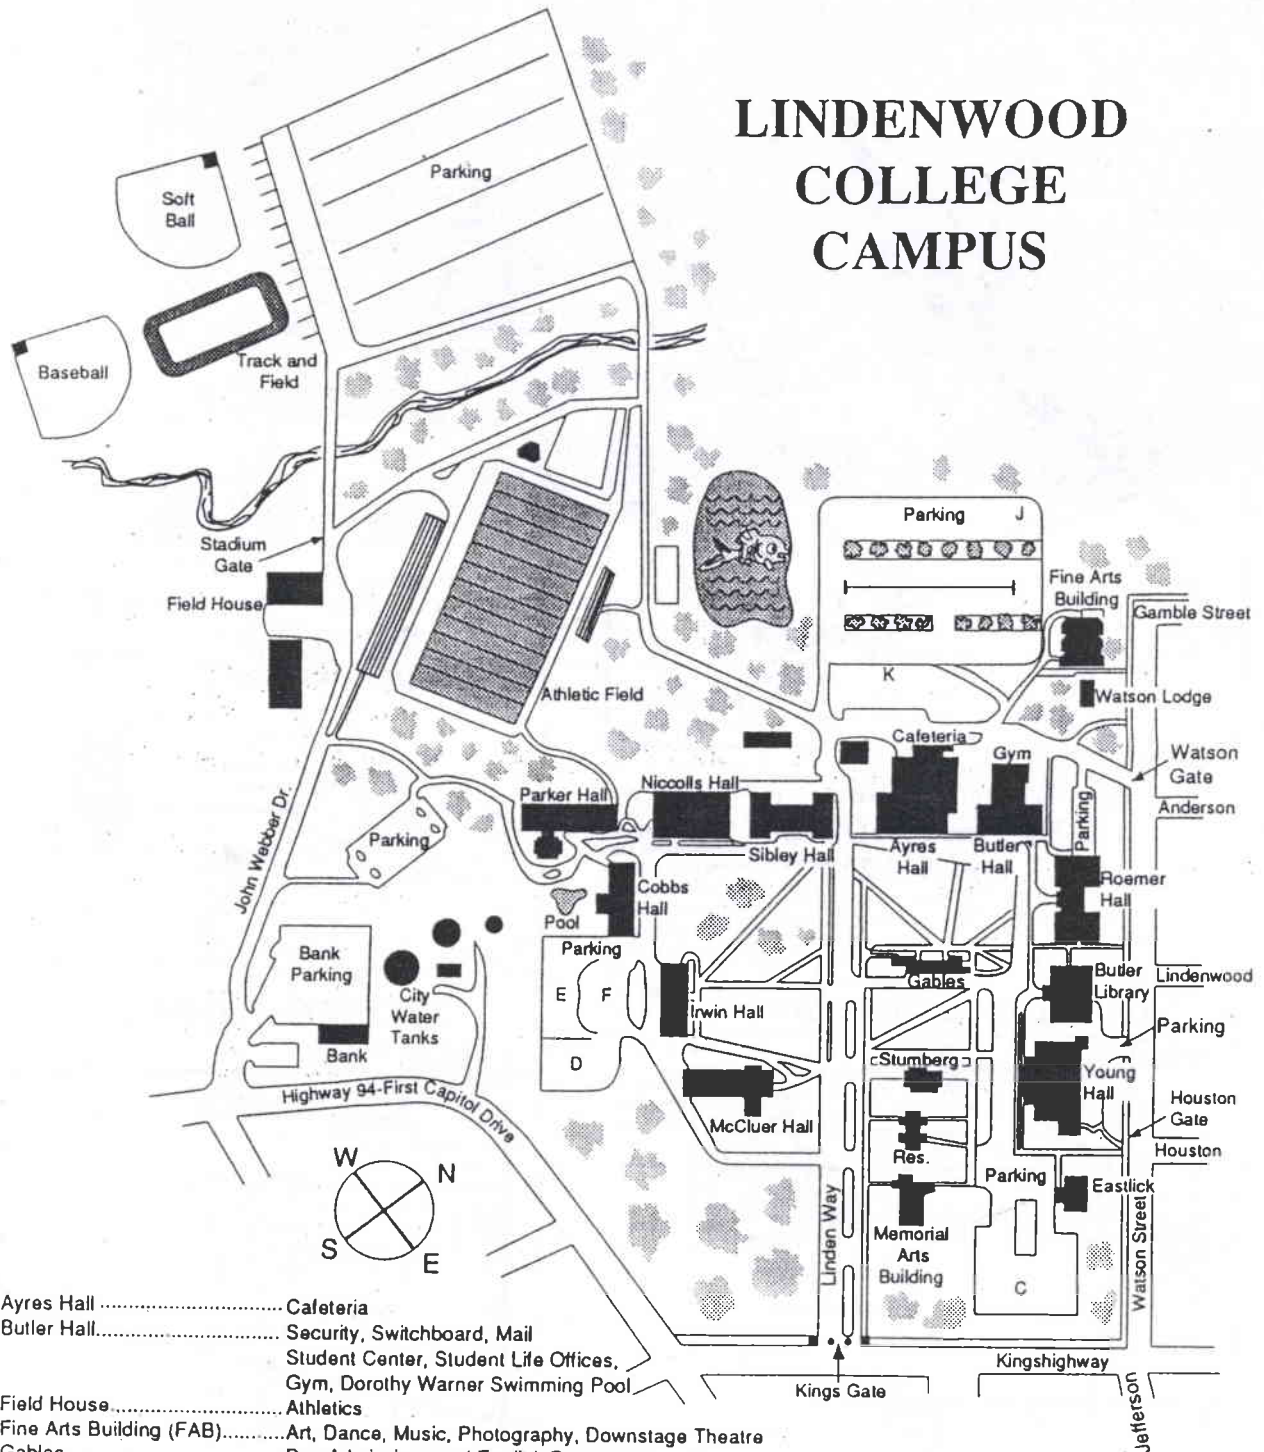

LINDENWOOD COLLEGE CAMPUS

- | | |
|-----------------------------------|--|
| Ayres Hall | Cafeteria |
| Butler Hall..... | Security, Switchboard, Mail |
| | Student Center, Student Life Offices, |
| | Gym, Dorothy Warner Swimming Pool |
| Field House..... | Athletics |
| Fine Arts Building (FAB)..... | Art, Dance, Music, Photography, Downstage Theatre |
| Gables..... | Day Admissions and English Department |
| Memorial Arts Building (MAB)..... | Business Administration, Communications, Babcock Center, KCLC, Sibley Museum |
| Residence..... | President's House |
| Roemer Hall..... | Administrative Offices, Evening Admissions, LCIE Office, Jelkyl Theatre, Financial Aid, |
| | Business Office, Registrar's Office |
| Young Hall..... | Natural and Mathematical Sciences, History/Political Science, Young Lounge, Young Auditorium |
| Residence Halls..... | Ayres, Cobbs, Eastlick, Irwin, McCluer, Niccolls, Parker, Sibley, Stumberg, Watson |