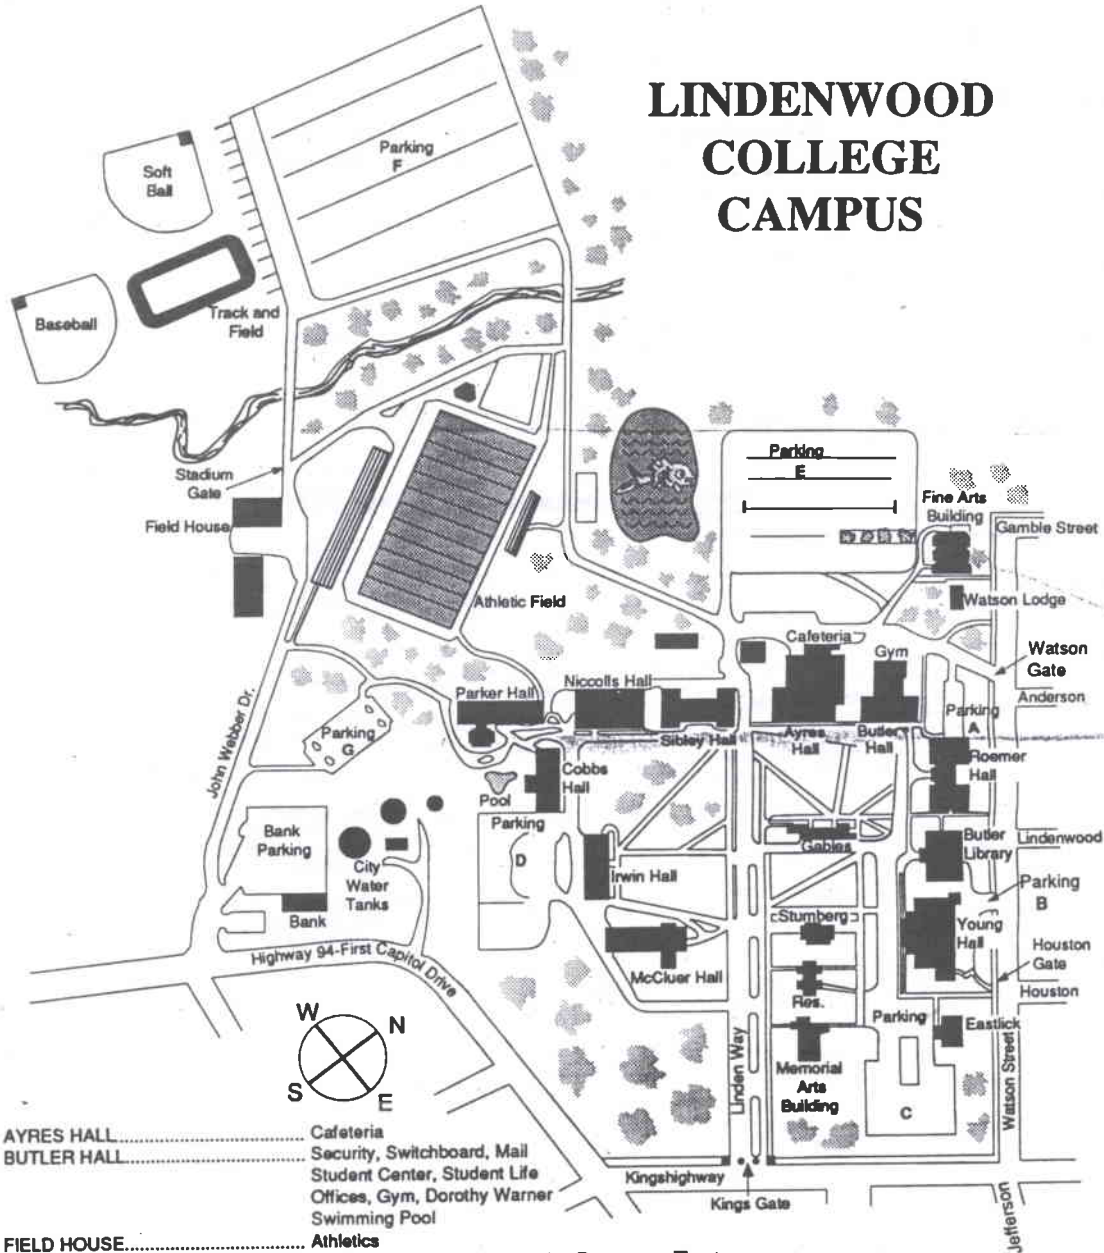

# LINDENWOOD COLLEGE CAMPUS

- |                                   |  |
|-----------------------------------|--|
| AYRES HALL.....                   | Cafeteria  |
| BUTLER HALL.....                  | Security, Switchboard, Mail<br>Student Center, Student Life<br>Offices, Gym, Dorothy Warner<br>Swimming Pool                   |
| FIELD HOUSE.....                  | Athletics  |
| FINE ARTS BUILDING (FAB).....     | Art, Dance, Music, Photography, Downstage Theatre  |
| GABLES.....                       | Day Admissions and English Department  |
| MEMORIAL ARTS BUILDING (MAB)..... | Business Administration, Communications, Babcock Center, KCLC, Sibley Museum   |
| RESIDENCE.....                    | President's House  |
| ROEMER HALL.....                  | Administrative Offices, Evening Admissions, LCIE Office, Jelkyl Theatre, Financial Aid,<br>Business Office, Registrar's Office |
| YOUNG HALL.....                   | Natural and Mathematical Sciences, History/Political Science, Young Lounge, Young Auditorium                                   |
| RESIDENCE HALLS.....              | Ayres, Cobbs, Eastlick, Irwin, McCluer, Nicolls, Parker, Sibley, Stumberg, Watson  |