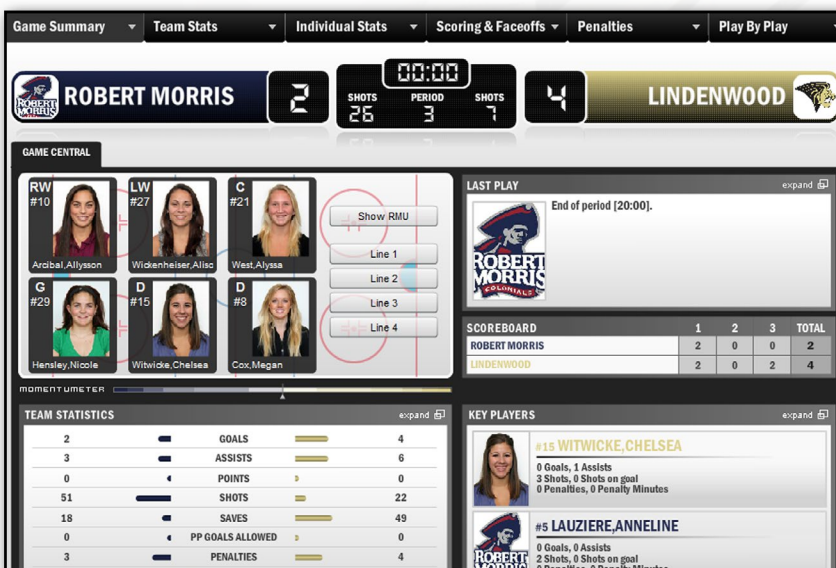

LINDENWOOD ATHLETICS ON THE WEB

Lindenwood athletics is committed to maintaining a strong presence on the Internet, highlighted by the official website of Lindenwood athletics, www.lindenwoodlions.com.