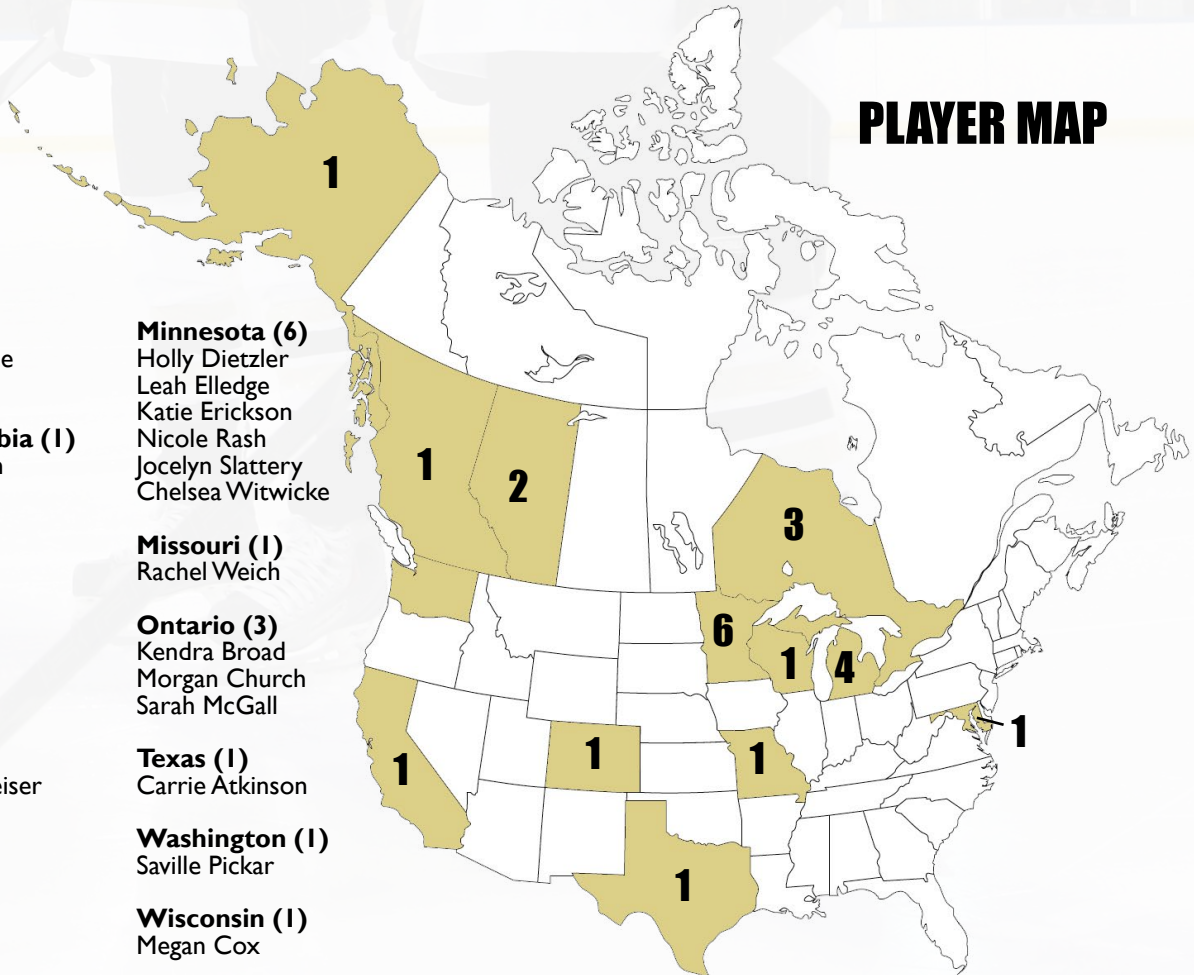

PLAYER MAP

Alaska (1)
Katie Nokelby

Alberta (2)
Jordyn Constance
Brooke Peden

British Columbia (1)
Lyndsay Kirkham

California (1)
Allysson Arcibal

Colorado (1)
Nicole Hensley

Croatia (1)
Anja Kadijevic

Maryland (1)
Alison Wickenheiser

Michigan (4)
Alexis Molotky
Tae Otte
Caitlyn Post
Alyssa West

Minnesota (6)
Holly Dietzler
Leah Elledge
Katie Erickson
Nicole Rash
Jocelyn Slattery
Chelsea Witwicke

Missouri (1)
Rachel Weich

Ontario (3)
Kendra Broad
Morgan Church
Sarah McGall

Texas (1)
Carrie Atkinson

Washington (1)
Saville Pickar

Wisconsin (1)
Megan Cox