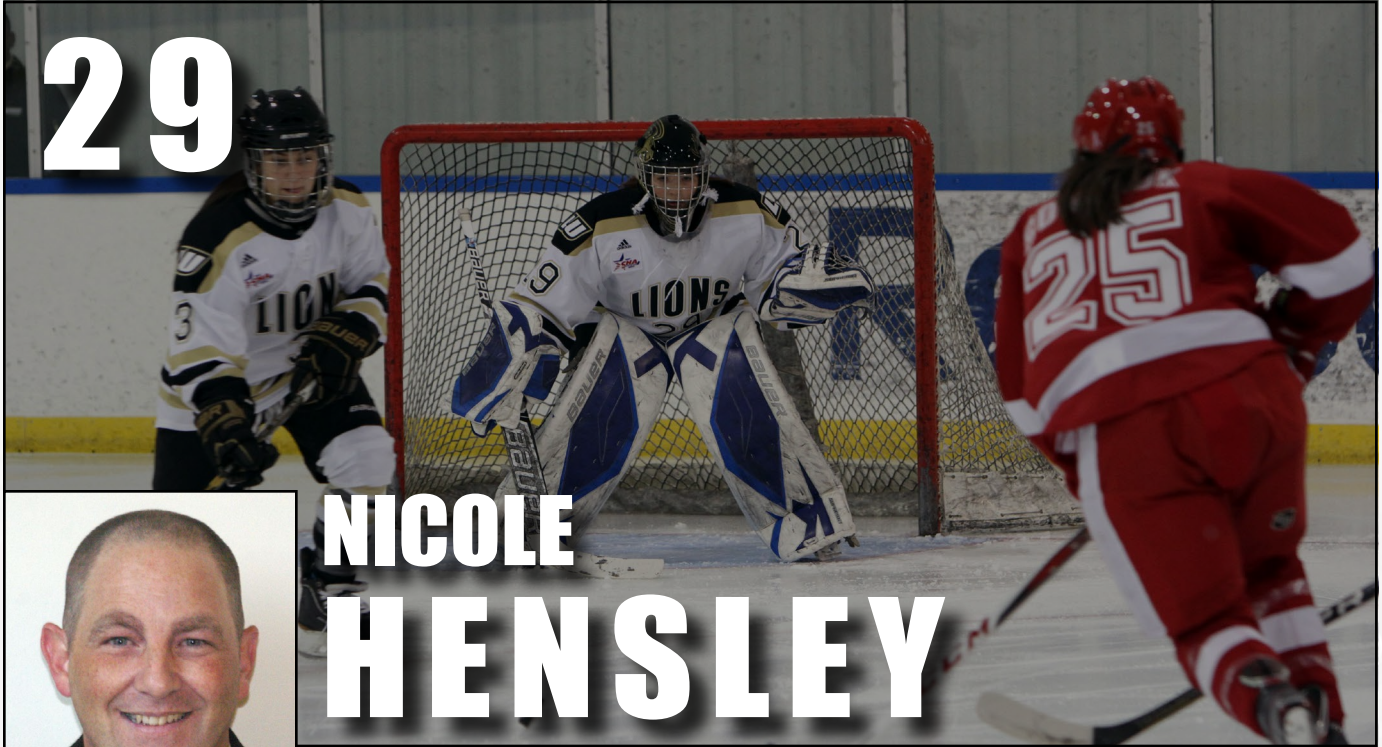

29

**NICOLE
HENSLEY**

**SOPHOMORE || 5-6 || GOALKEEPER
LAKEWOOD, COLO. || GREEN MOUNTAIN
COLORADO SELECTS**

Lindenwood:

2012-13 - Appeared in 28 games in goal for the Lady Lions, including 26 starts ... named the College Hockey America Rookie of the Year along with garnering second-team All-CHA and all-rookie team honors ... named to the national USCHO All-Rookie team ... named the CHA Rookie of the Week five times throughout the season and was the CHA Rookie of the Month in February ... in the first game of the CHA Tournament against Robert Morris, she recorded 90 saves in the triple-overtime loss which marked a CHA Tournament single-game record, single-tournament record, and the Lindenwood single-game record ... her 90 saves also was 12 more than the previous NCAA Division I record for a game ... she was in goal for over 108 minutes in that game and allowed just two goals and had a .978 save percentage ... she led the nation with 1083 saves and was 17th in the nation with a .922 save percentage ... allowed 3.42 goals per game in almost 1600 minutes of action ... finished second in the CHA with a .939 save percentage in conference games, just .001 behind the leader and second with 523 saves in league action ... allowed just four goals and recorded 60 saves in her first collegiate game against Ohio State ... saved 64 shots against Mercyhurst on November 2 ... in conference contests, she had a 2.39 goals against average and held a 7-4-3 record ... in the month of February, she compiled a 5-1-2 record which included the series sweep against

Robert Morris on February 15 and 16 ... she allowed just one goal in five contests, including four games where she faced at least 35 shots ... had a 95 percent save percentage in seven contests, which includes a .978 save percentage in the season finale against Robert Morris ... made a crucial save in the overtime victory against Robert Morris ... at the conclusion of the season, she was invited to attend the sixth annual Warren Strelow National Team Goaltending Camp, a camp that features the top goaltenders eligible for international play in select age groups.

High School:

A member and captain of the High Plains High School hockey team which won the 2012 state championship ... member of the third-place medalist team at the 2010 and 2011 USA Hockey National Championships ... named to the JWHL All-Star Game in 2012 ... also lettered in lacrosse in 2012 and was a soccer team captain for Riverside in 2008 and 2009.

Personal:

The daughter of Linda and Darren Hensley ... has one sibling, Brittany ... an athletic training major.

Season	GP	GS	Min.	GA	Avg.	Saves	Pct.	W	L	T	PP	SH
2012-13	28	26	1597:17	91	3.42	1083	.922	7	16	3	35	3
NCAA Career	28	26	1597:17	91	3.42	1083	.922	7	16	3	35	3