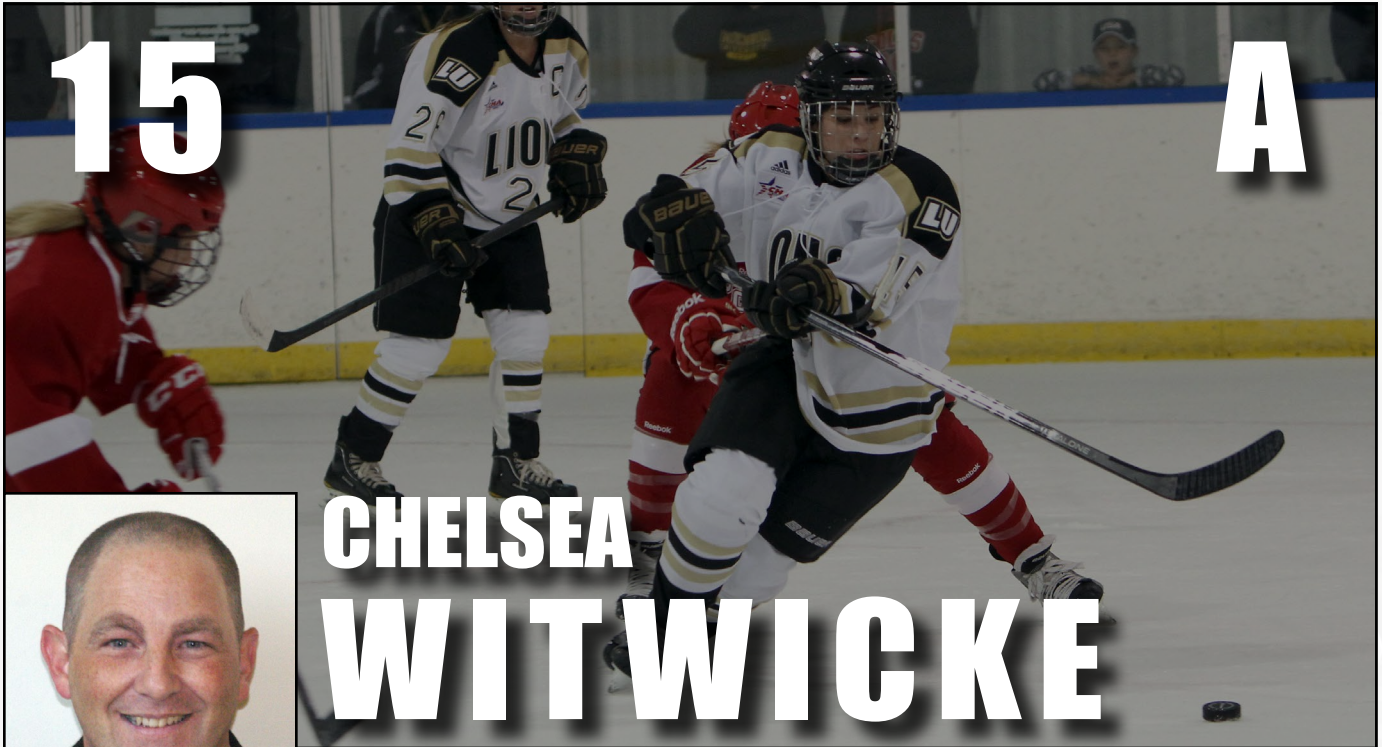

15

A

**CHELSEA
WITWICKE**

SENIOR || 5-4 || DEFENSE
ROSEVILLE, MINN. || ROSEVILLE
NIAGARA UNIVERSITY

Lindenwood:
2012-13 -

Prior to Lindenwood:
2011-12 - Played for Niagara University ... appeared in 28 contests ... tallied four assists ... played in all 12 conference games and recorded one assist in those games.

2010-11 - Played for Niagara University ... appeared in 27 games ... recorded one assist.

High School:
Attended Roseville Area ... co-captain for the 2009-2012 season ... named to All-Conference and All-State in 2009 and 2010.

Personal:
The daughter of Renee and Joe Witwicke ... has one sibling, Chris ... majoring in accounting.

Season	GP	G	A	Points	Shots	Shot%	Pen-Min	+/-	PPG	SHG	GWG
2010-11*	27	0	1	1	4	.000	3-6	-12	0	0	0
2011-12*	28	0	4	4	N/A	N/A	5-10	N/A	0	0	0
2012-13	36	2	12	14	58	.034	2-4	-15	1	0	1
Lindenwood Career	36	2	12	14	58	.034	2-4	-15	1	0	1

*Niagara Statistics