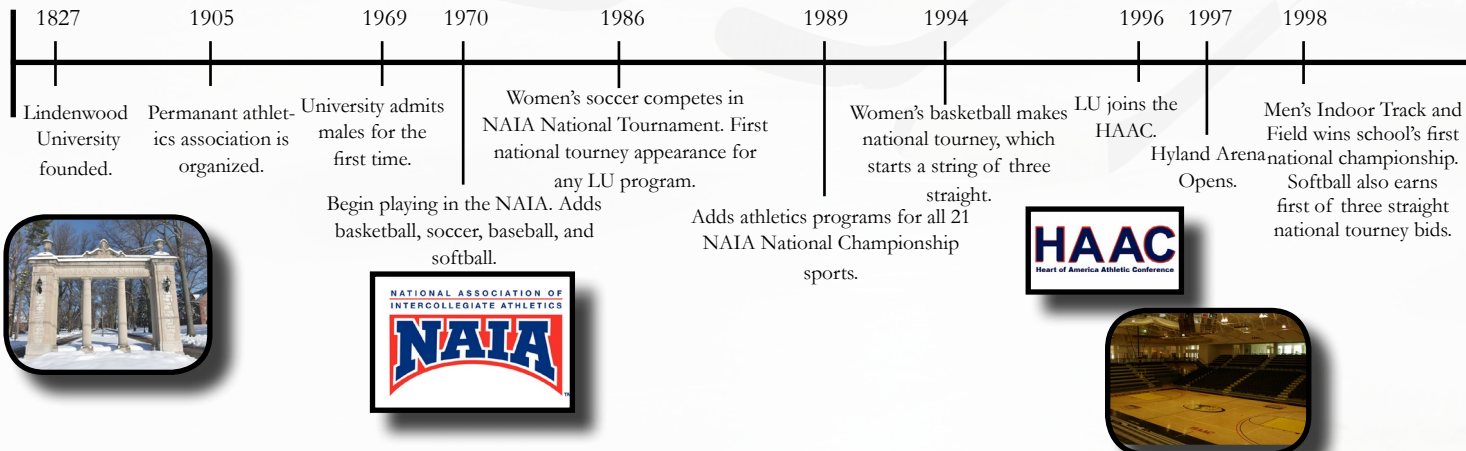

Aside from the men's track and field national championship, it was the women who provided the top highlights for Lindenwood throughout the 1990s. The women's basketball team advanced to three national tournaments and won five conference championships and five conference tournaments during the decade. As mentioned earlier, women's soccer was a threat nearly every year to have a high finish at the national tournament. Softball became a regular winner late in the decade, going to three national tournaments from 1998-2000.

Heart of America Athletic Conference (HAAC)

Lindenwood briefly belonged to the American Midwest Conference for three years in the 1990s before joining the Heart of America Athletic Conference (HAAC) in 1996. The school's affiliation with the HAAC, an 11-team league with schools in Missouri, Kansas, and Iowa, would be its longest with a conference in its history.

Almost from the very beginning, Lindenwood raised the reputation of the HAAC on the national level. The athletics program wasted little time in becoming the most prominent member of the conference, finishing second in the conference's all-sports trophy standings in 1996-97 and then winning the HAAC all-sports award every year since.