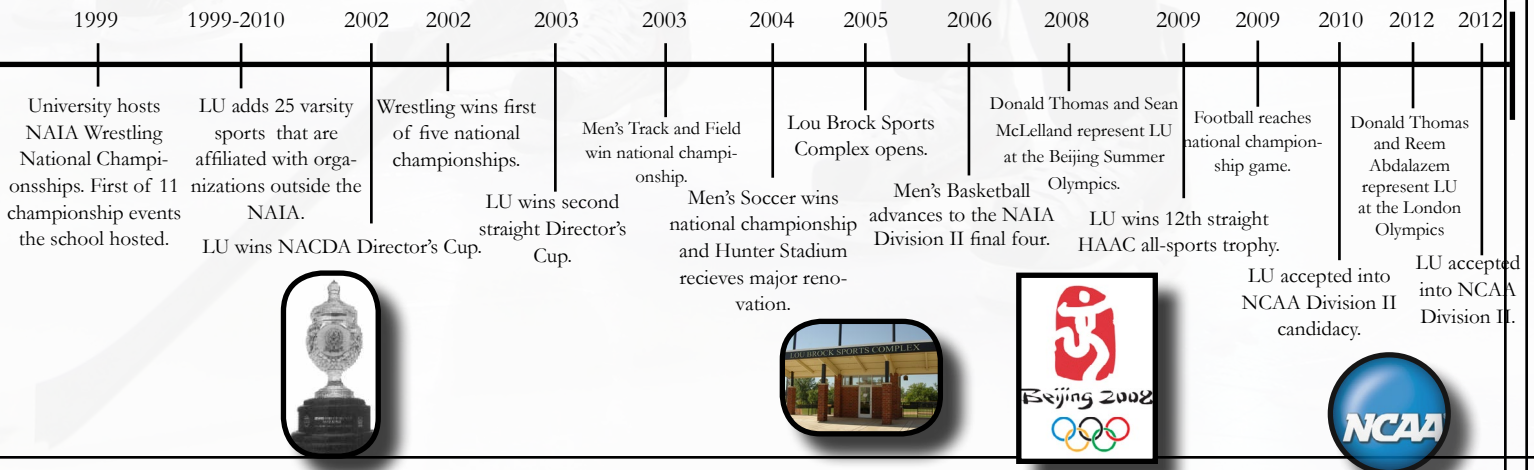

The athlete that Costas talked about was Donald Thomas, who has one of the most unique stories in track and field history. Thomas was a junior varsity basketball player at Lindenwood who tried the high jump one evening in order to win a dare. Less than two months after winning that dare, he finished second at the national championships in the indoor high jump and helped Lindenwood win a team national title. After graduating from Lindenwood in 2006, he used his final year of eligibility to become a NCAA Division I national champion at Auburn University. He then burst onto the national scene by winning the 2007 World Championships. At the Olympics, Thomas, who was representing the country of the Bahamas, finished 21st after clearing 2.20m.

A Lindenwood athlete at the time, Sean McLelland was also a participant at that year's Olympics, representing the United States in the International Skeet Shooting competition. McLelland had his best international performance at the event, tying for sixth after hitting 118-of-125 targets. That showing advanced him to a shoot-off to determine who would advance to finals, and he fell short in that round. Despite being one target short of making the finals, he still finished ahead of 13 shooters above him in the world rankings, including five in the top ten.