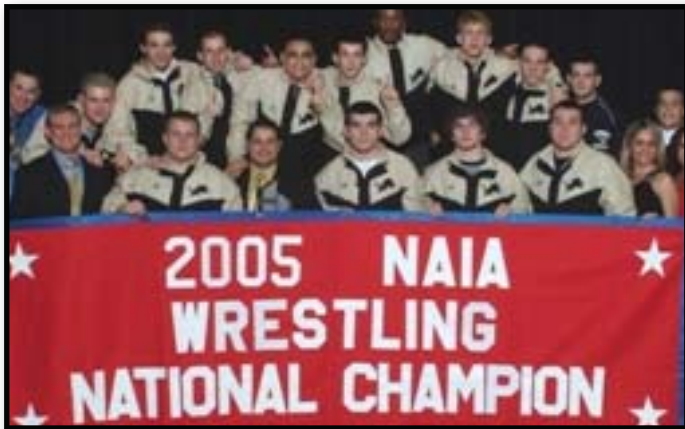

2005 WRESTLING

The Lindenwood Lion wrestling program won a national championship in 2002 and as runner-up in 2003. After a brief two-year hiatus from the top two spots, the Lions were right back on top in 2005. The Lions started off the season the number one ranked team in the country and would end the season in the same spot. After a successful regular season, the Lions moved onto the Tyson Event Center in Sioux City, Iowa, for the NAIA National Championship. The Lions would score 178.5 points, 50 more than the second place team, Missouri Valley.

Three wrestlers earned individual national championships, and the Lions had a total of five All-Americans. Andrew Bradbury won his second consecutive national championship in the 125 lb. weight class. Roger Miller won the heavyweight national championship, and Mike Rio took home the 149 lb. title. Head Coach Joe Parisi was named the NAIA Coach of the Year for the second time.

2007 WRESTLING

The Lindenwood Lions wrestling program had national championships in 2002 and 2005, but in 2007 the Lions started another run of titles. The 2007 squad scored 177 points, which was 67 points more than the second place team, Embry Riddle. Not only did the Lions win the national championship, they crushed the field of the NAIA.

The Lions had seven All-Americans and two individual national champions. Jake Dieffenbach won his second consecutive national championship at 165 lbs., and John Salter won at 174 lb. Head coach Joe Parisi also won his third NAIA Coach of the Year.