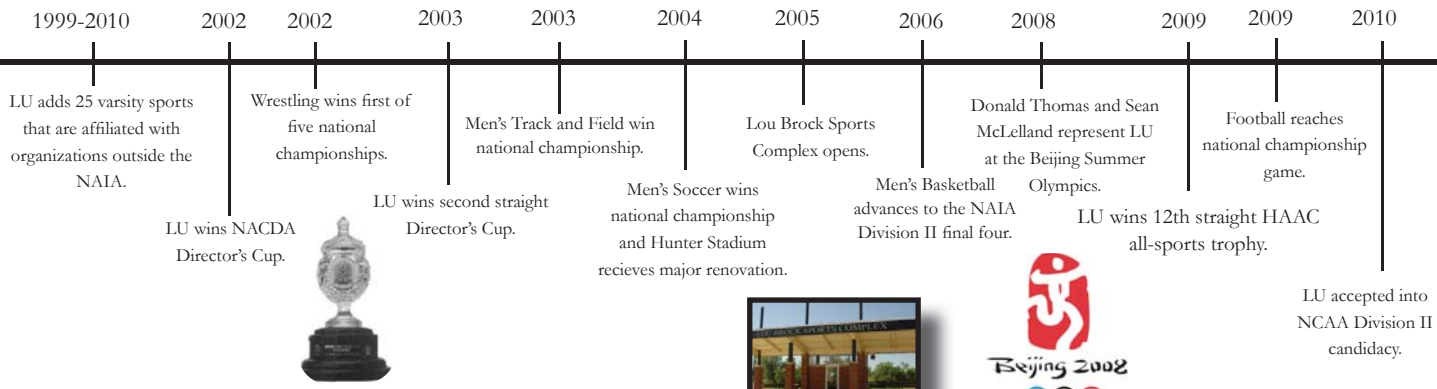

The athlete that Costas talked about was Donald Thomas, who has one of the most unique stories in track and field history. Thomas was a junior varsity basketball player at Lindenwood who tried the high jump one evening in order to win a dare. Less than two months after winning that dare, he finished second at the national championships in the indoor high jump and helped Lindenwood win a team national title. After graduating from Lindenwood in 2006, he used his final year of eligibility to become an NCAA Division I national champion at Auburn University. He then burst onto the national scene by winning the 2007 World Championships. At the Olympics, Thomas, who was representing the country of the Bahamas, finished 21st after clearing 2.20m.

A Lindenwood athlete at the time, Sean McLelland was also a participant at that year's Olympics, representing the United States in the International Skeet Shooting competition. McLelland had his best international performance at the event, tying for sixth after hitting 118-of-125 targets. That showing advanced him to a shoot-off to determine who would advance to finals, and he fell short in that round. Despite being one target short of making the finals, he still finished ahead of 13 shooters above him in the world rankings, including five in the top ten.