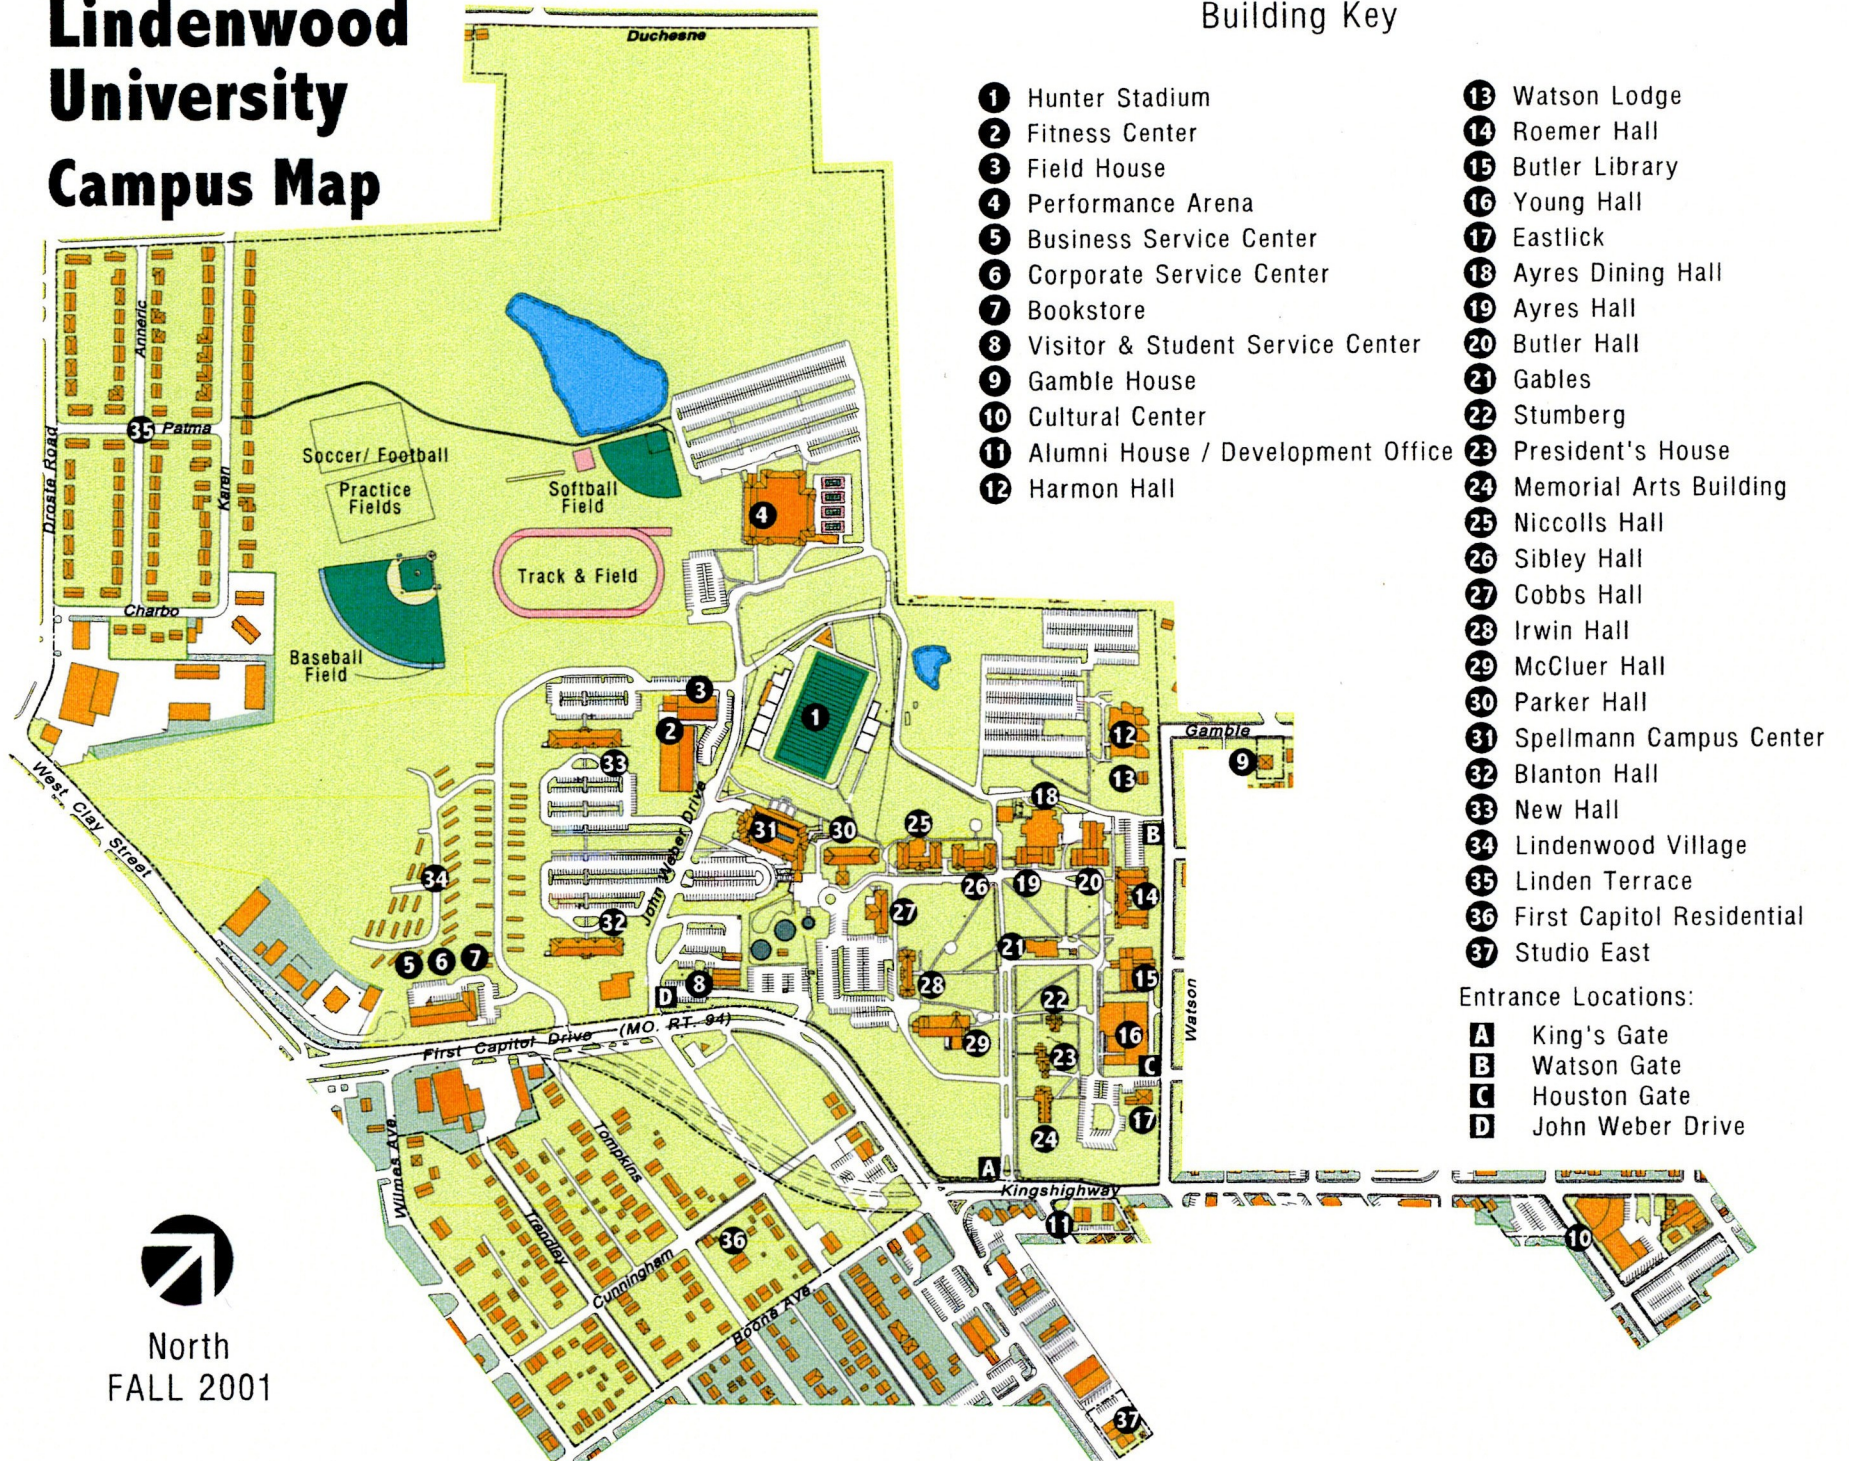

# Lindenwood University Campus Map

## Building Key

- 1 Hunter Stadium
  - 2 Fitness Center
  - 3 Field House
  - 4 Performance Arena
  - 5 Business Service Center
  - 6 Corporate Service Center
  - 7 Bookstore
  - 8 Visitor & Student Service Center
  - 9 Gamble House
  - 10 Cultural Center
  - 11 Alumni House / Development Office
  - 12 Harmon Hall
  - 13 Watson Lodge
  - 14 Roemer Hall
  - 15 Butler Library
  - 16 Young Hall
  - 17 Eastlick
  - 18 Ayres Dining Hall
  - 19 Ayres Hall
  - 20 Butler Hall
  - 21 Gables
  - 22 Stumberg
  - 23 President's House
  - 24 Memorial Arts Building
  - 25 Niccolls Hall
  - 26 Sibley Hall
  - 27 Cobbs Hall
  - 28 Irwin Hall
  - 29 McCluer Hall
  - 30 Parker Hall
  - 31 Spellmann Campus Center
  - 32 Blanton Hall
  - 33 New Hall
  - 34 Lindenwood Village
  - 35 Linden Terrace
  - 36 First Capitol Residential
  - 37 Studio East
- Entrance Locations:
- A King's Gate
  - B Watson Gate
  - C Houston Gate
  - D John Weber Drive

North  
FALL 2001