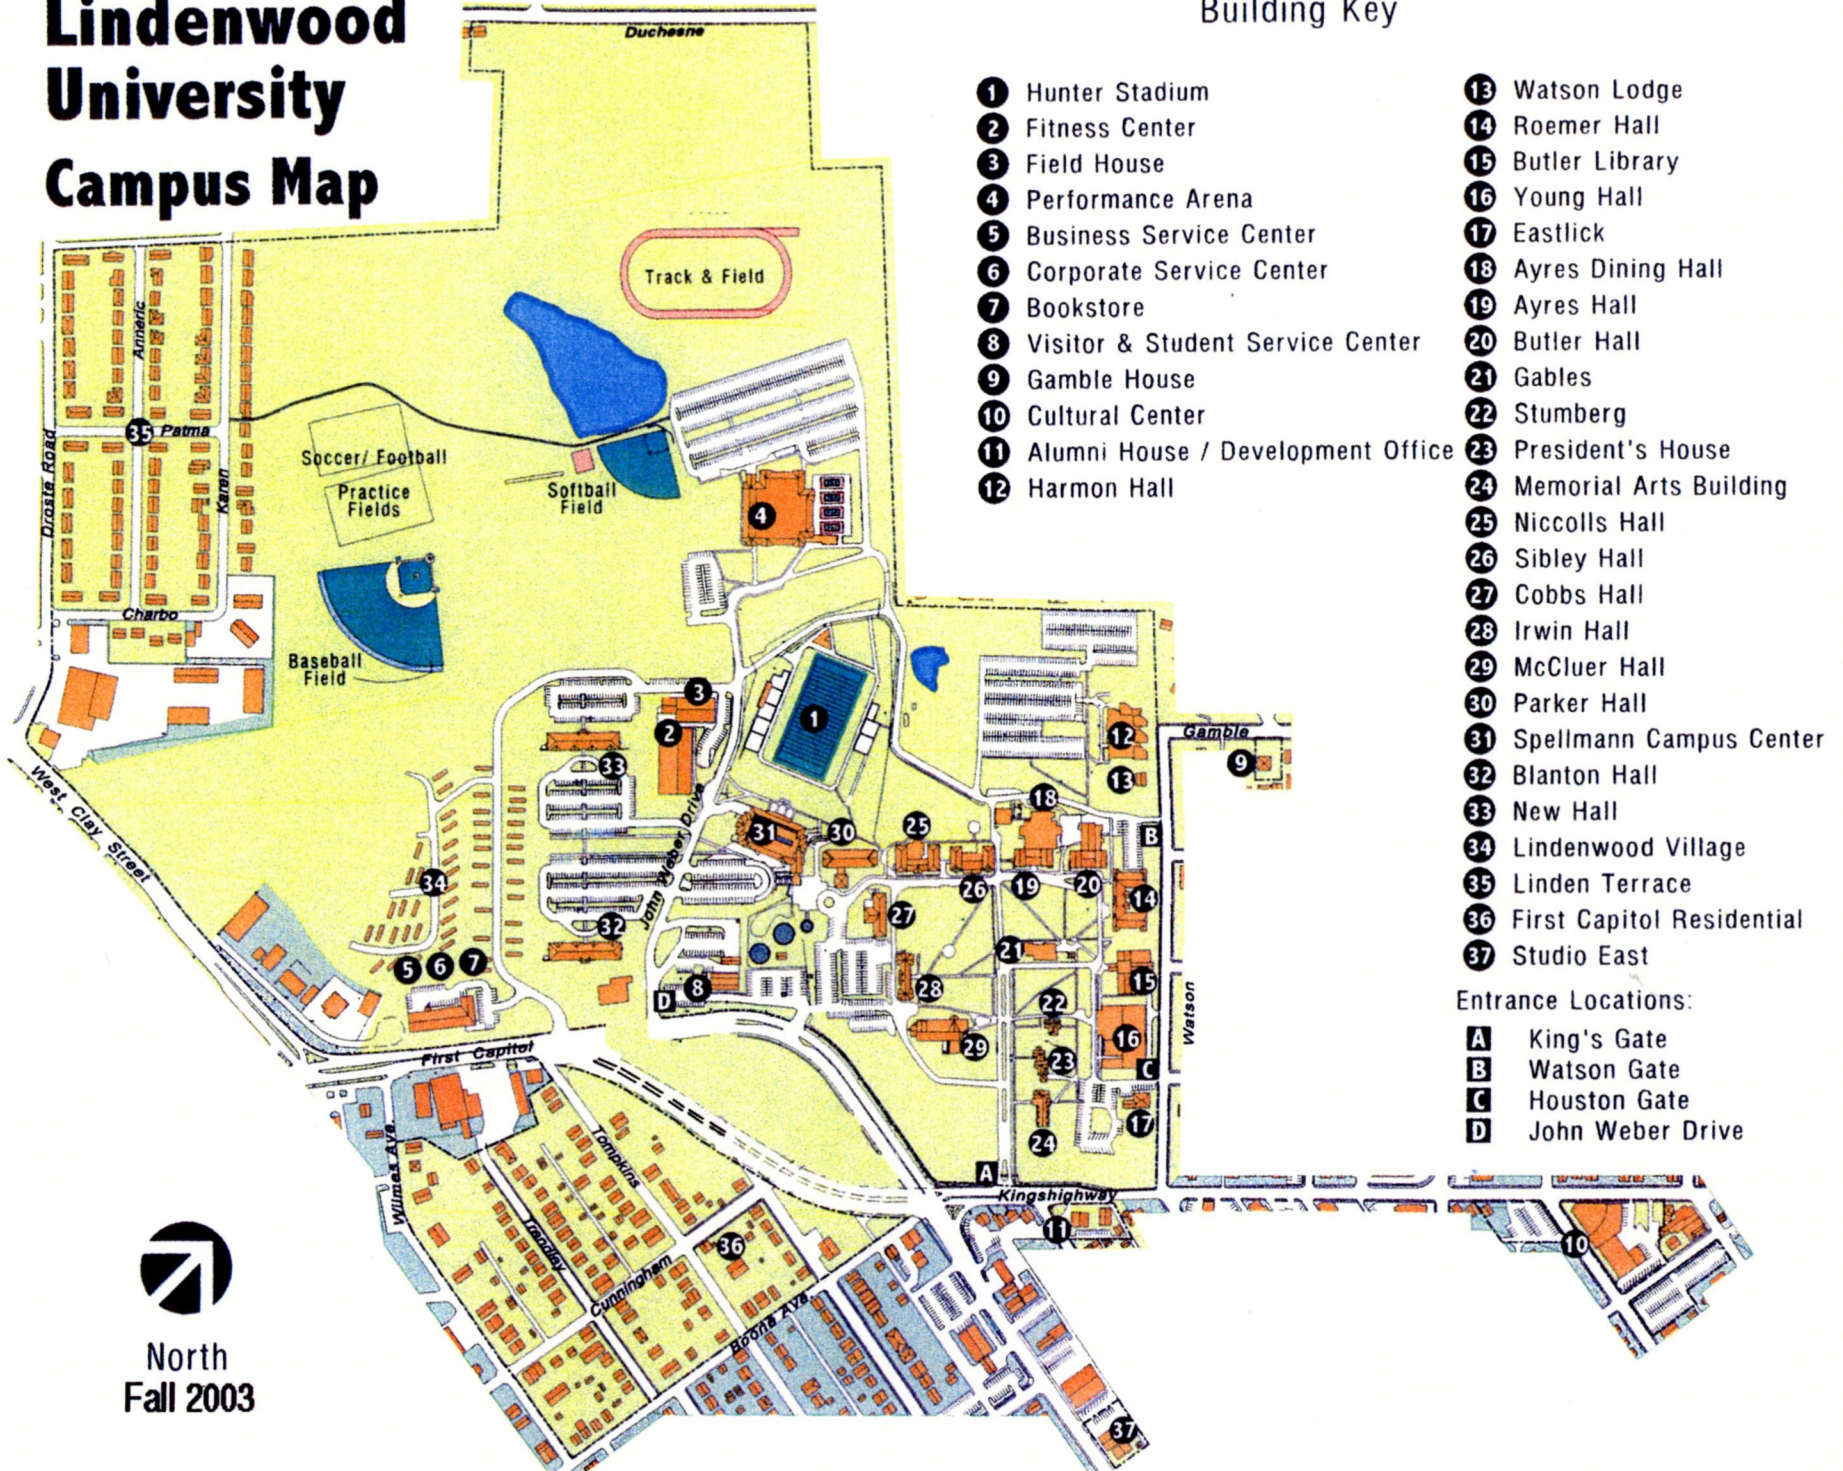

Lindenwood University Campus Map

Building Key

- | | |
|--------------------------------------|------------------------------|
| 1 Hunter Stadium | 13 Watson Lodge |
| 2 Fitness Center | 14 Roemer Hall |
| 3 Field House | 15 Butler Library |
| 4 Performance Arena | 16 Young Hall |
| 5 Business Service Center | 17 Eastlick |
| 6 Corporate Service Center | 18 Ayres Dining Hall |
| 7 Bookstore | 19 Ayres Hall |
| 8 Visitor & Student Service Center | 20 Butler Hall |
| 9 Gamble House | 21 Gables |
| 10 Cultural Center | 22 Stumberg |
| 11 Alumni House / Development Office | 23 President's House |
| 12 Harmon Hall | 24 Memorial Arts Building |
| | 25 Niccolls Hall |
| | 26 Sibley Hall |
| | 27 Cobbs Hall |
| | 28 Irwin Hall |
| | 29 McCluer Hall |
| | 30 Parker Hall |
| | 31 Spellmann Campus Center |
| | 32 Blanton Hall |
| | 33 New Hall |
| | 34 Lindenwood Village |
| | 35 Linden Terrace |
| | 36 First Capitol Residential |
| | 37 Studio East |

- Entrance Locations:
- A** King's Gate
 - B** Watson Gate
 - C** Houston Gate
 - D** John Weber Drive

North
Fall 2003