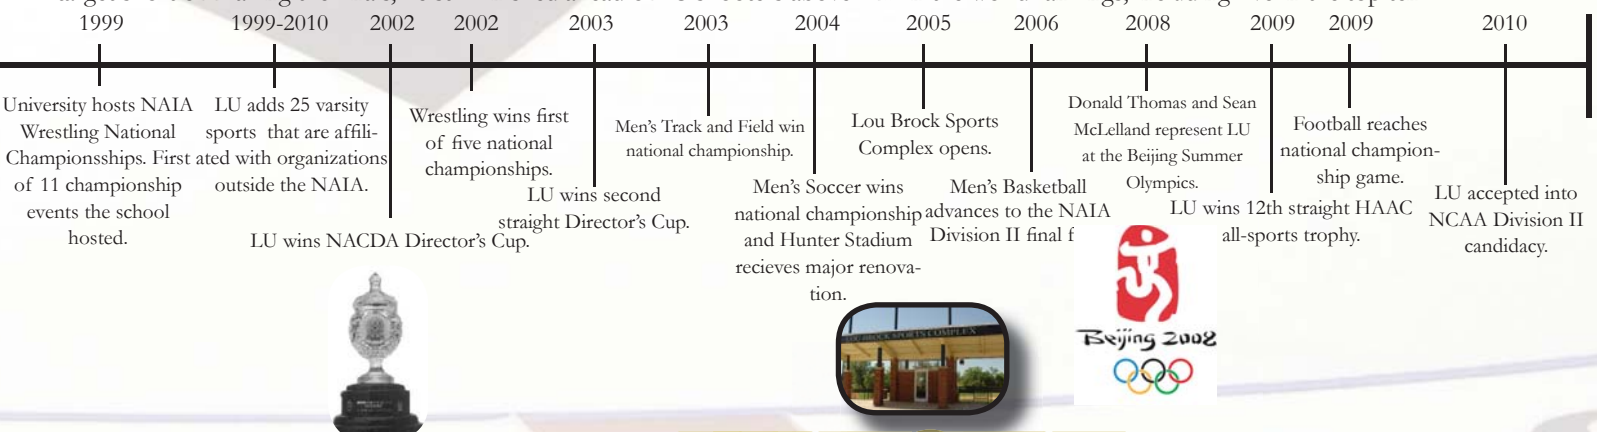

The athlete that Costas talked about was Donald Thomas, who has one of the most unique stories in track and field history. Thomas was a junior varsity basketball player at Lindenwood who tried the high jump one evening in order to win a dare. Less than two months after winning that dare, he finished second at the national championships in the indoor high jump and helped Lindenwood win a team national title. After graduating from Lindenwood in 2006, he used his final year of eligibility to become a NCAA Division I national champion at Auburn University. He then burst onto the national scene by winning the 2007 World Championships. At the Olympics, Thomas, who was representing the country of the Bahamas, finished 21st after clearing 2.20m.

A Lindenwood athlete at the time, Sean McLelland was also a participant at that year's Olympics, representing the United States in the International Skeet Shooting competition. McLelland had his best international performance at the event, tying for sixth after hitting 118-of-125 targets. That showing advanced him to a shoot-off to determine who would advance to finals, and he fell short in that round. Despite being one target short of making the finals, he still finished ahead of 13 shooters above him in the world rankings, including five in the top ten.