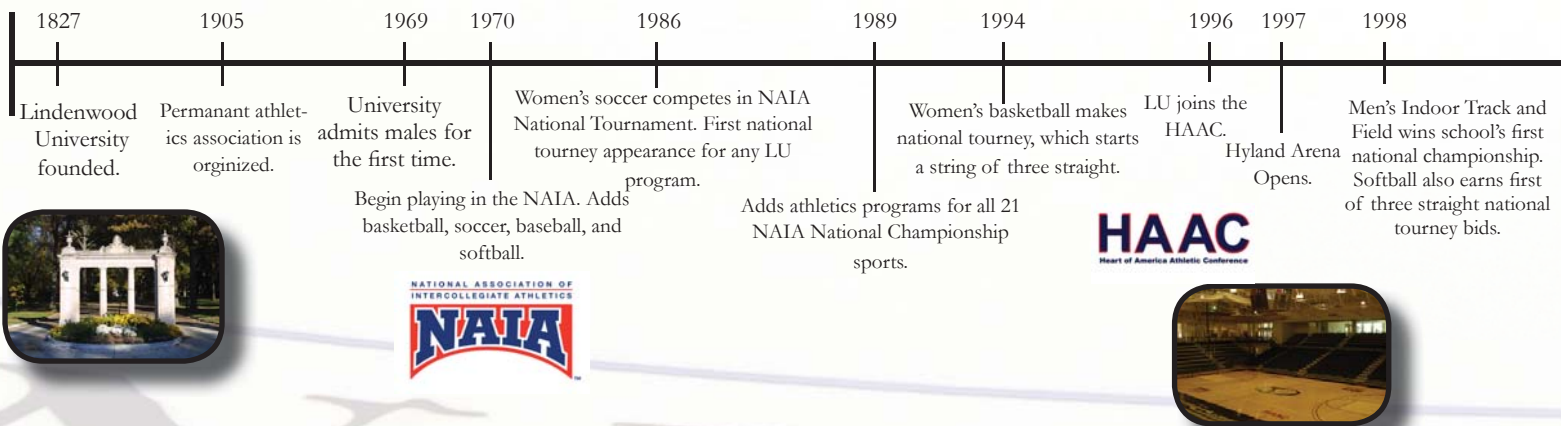

The highlight of the decade came in 1998 when the indoor track and field team won the NAIA National Championship, the first ever title for the Lindenwood athletics program. The Lions led by just two points heading into the final event of the competition, but the school's 4x400 relay team finished second to seal the championship. Current Athletics Director John Creer was the head coach of that program, and Sharif Karie was named the meet's outstanding performer.

Aside from the men's track and field national championship, it was the women who provided the top highlights for Lindenwood throughout the 1990s. The women's basketball team advanced to three national tournaments and won five conference championships and five conference tournaments during the decade. As mentioned earlier, women's soccer was a threat nearly every year to have a high finish at the national tournament. Softball became a regular winner late in the decade, going to three national tournaments from 1998-2000.

Heart of America Athletic Conference (HAAC)

Lindenwood briefly belonged to the American Midwest Conference for three years in the 1990s before joining the Heart of America Athletic Conference (HAAC) in 1996. The school's affiliation with the HAAC, an 11-team league with schools in Missouri, Kansas, and Iowa, would be its longest with a conference in its history.