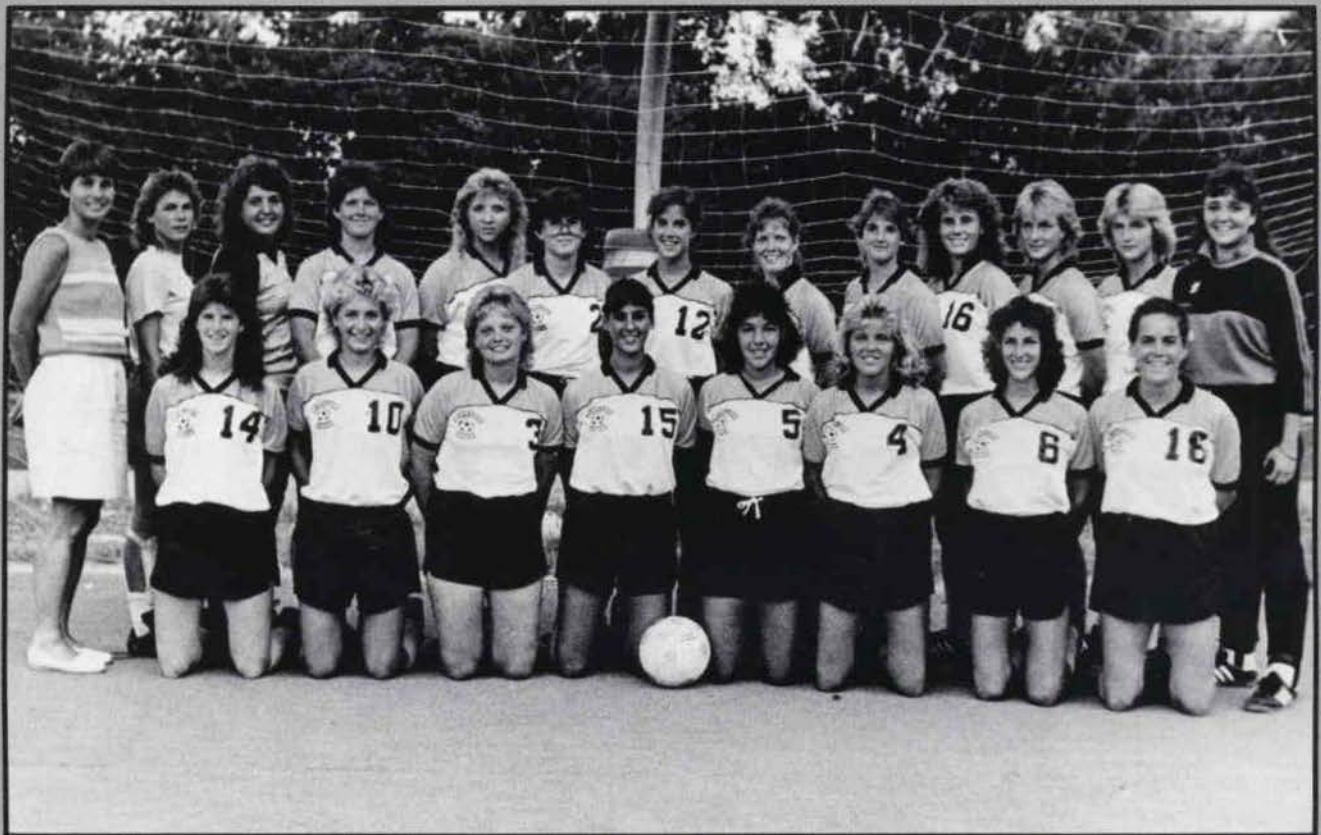

Women's Soccer

1986-87 Results (19-3)

Missouri St.	4-0
Missouri-Rolla	2-1
Lewis	4-0
Tarkio	2-0
Southern Ill.	0-3
St. Mary's (IN)	4-0
Missouri Baptist	3-0
Quincy	2-1
Missouri Valley	2-0
Maryville	2-1
Tarkio	2-0
Principia	4-0
Denver	2-0
Missouri-Rolla	1-0
Missouri Baptist	1-0
Principia	2-1
Tarkio	2-0
Missouri Valley	2-0 OT
Hardin Simmons (at Siena)	3-1 OT
Siena Heights	2-1
St. Mary's College (at Wilmington)	1-2*
Wilmington College	2-3*

*denotes National Competition

Roster

Cheryl Boutiette	Fr.	G
Kelly Mitchell	Jr.	G
3 Kim Divis	Sr.	F
4 Stacy Croy	Fr.	F
5 Virginia Roland	Jr.	FB
6 Jo-Jo Ostermeyer	Fr.	F
7 Mary Lou Flanagan	Jr.	F
8 Jan Heaman	So.	HB
9 Janett Crook	Fr.	HB
10 Kristen Wixson	Fr.	FB
12 Jennifer Fear	Jr.	HB
13 Beth Neyman	Fr.	FB
14 Sharon Lawson	Fr.	F
15 Debbie Johnson	Jr.	HB
16 Jill Holmstrom	So.	HB
17 Kathy Thornsberry	So.	FB
18 Alison Daniel	Sr.	F
19 Joell Crook	Fr.	FB

Head Coach: Deborah Kehm
Asst. Coach: Kathleen Kelly