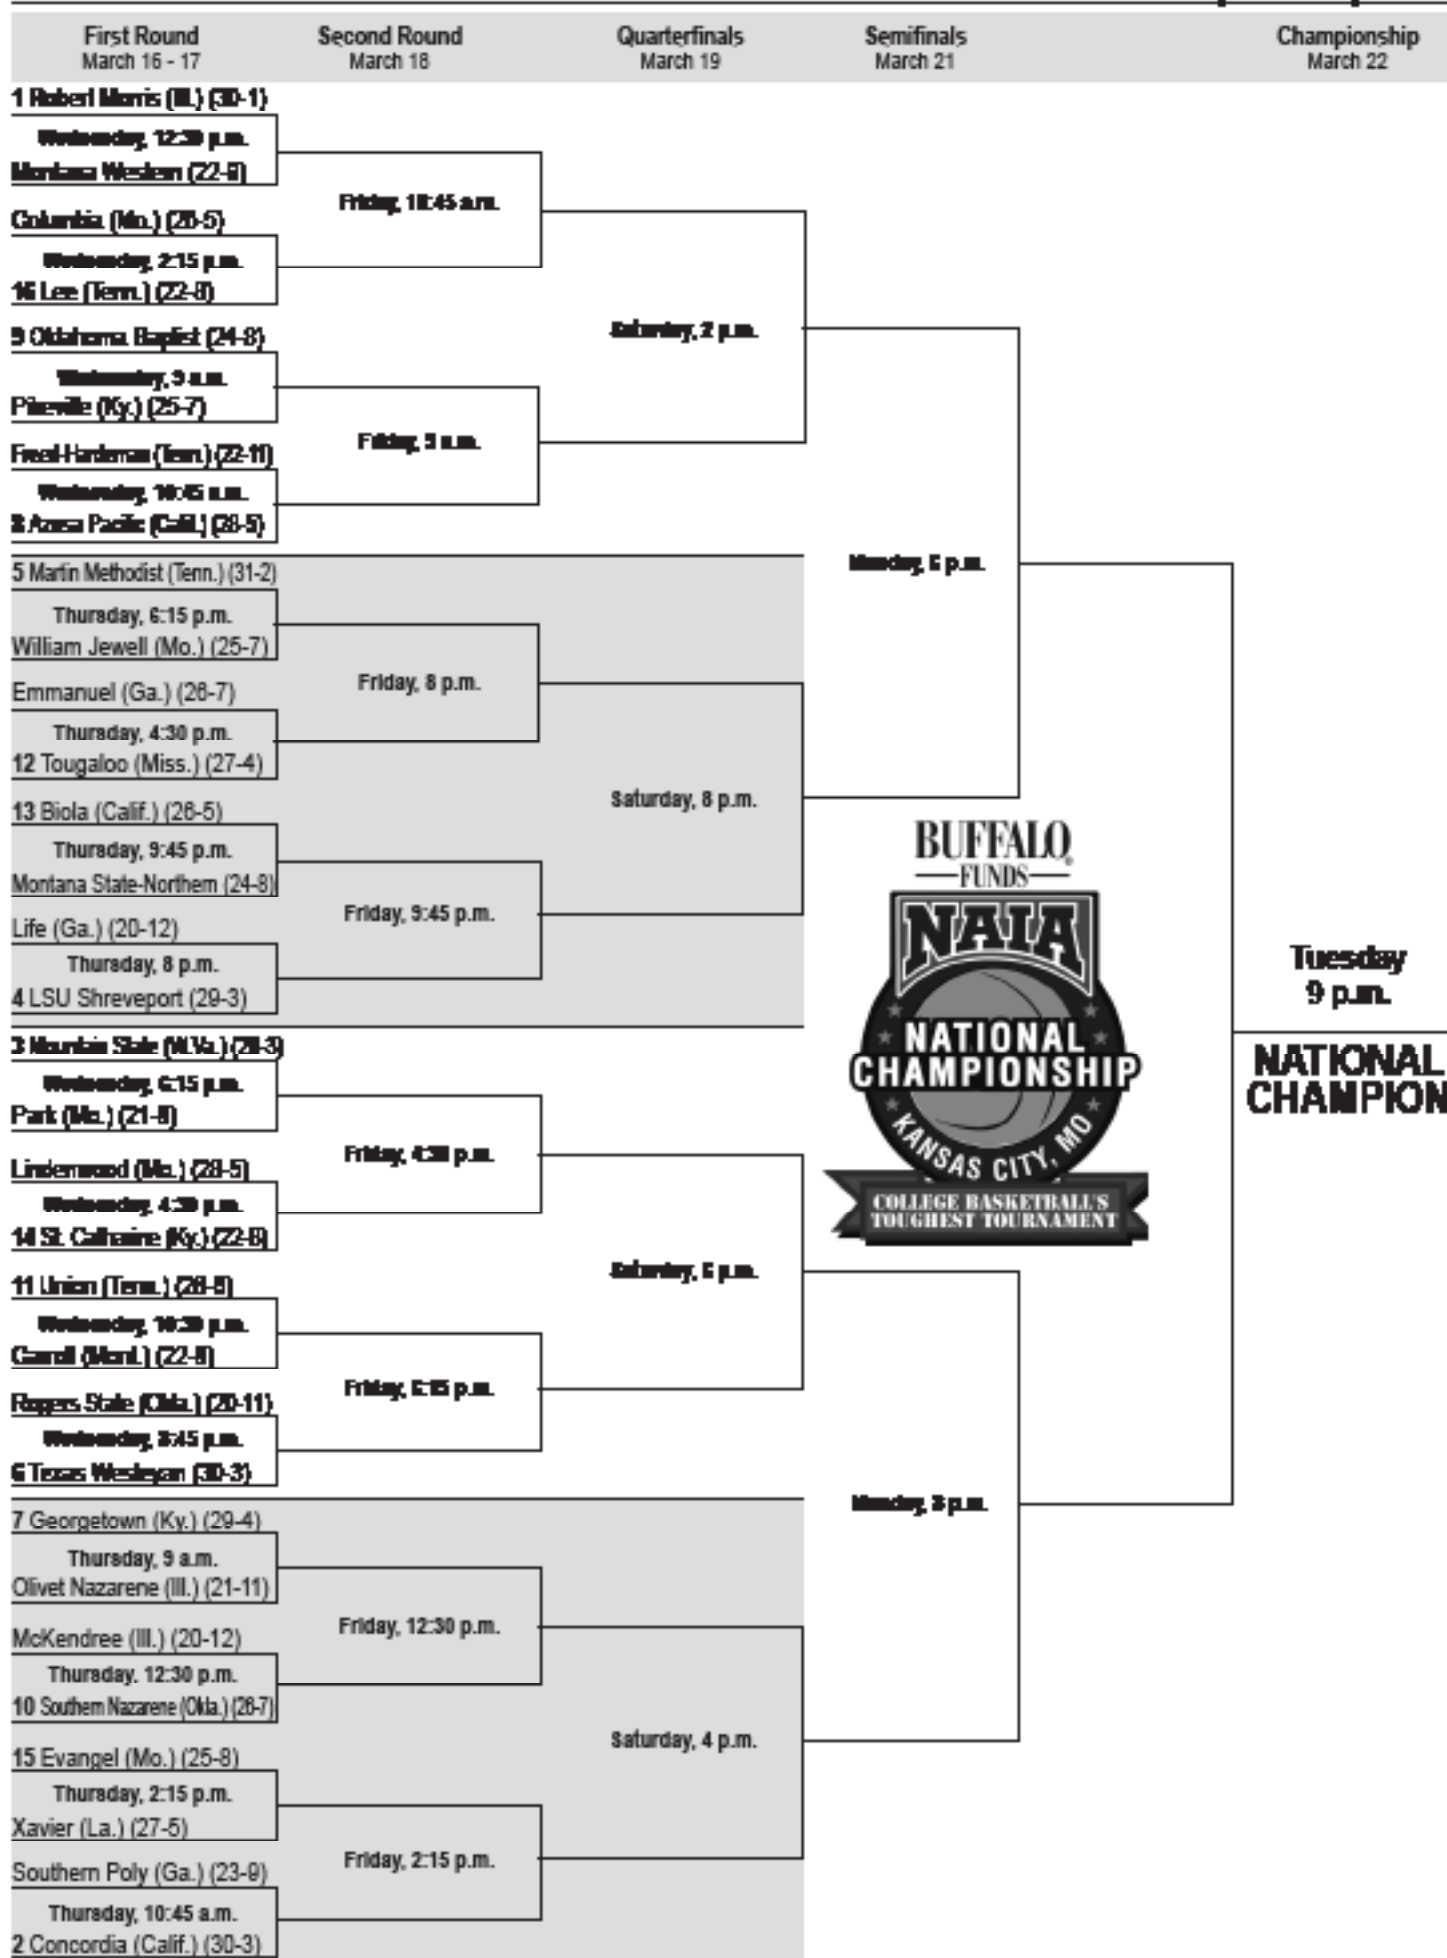

Part of the [Sports Studies Commons](#)

LINDENWOOD LIONS

2010-11 Postseason Guide

2010-11 NAIA National Tournament • Kansas City, Mo. • March 16-22

2011 Buffalo Funds-NAIA Division I Men's Basketball National Championship