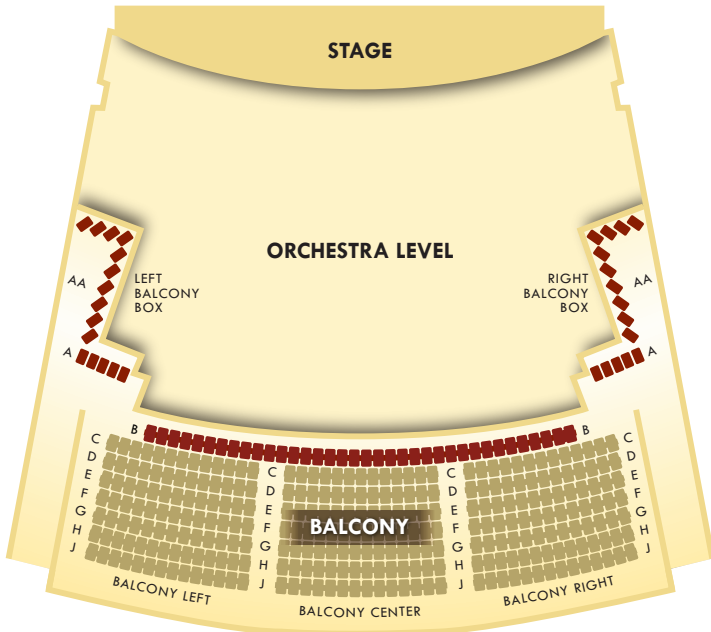

THE BEZEMES FAMILY THEATER
SEATING CHART

Platinum Seating

Call Box Office (636) 949-4433 for Handicap Accessible Seating and Assisted Listening Devices