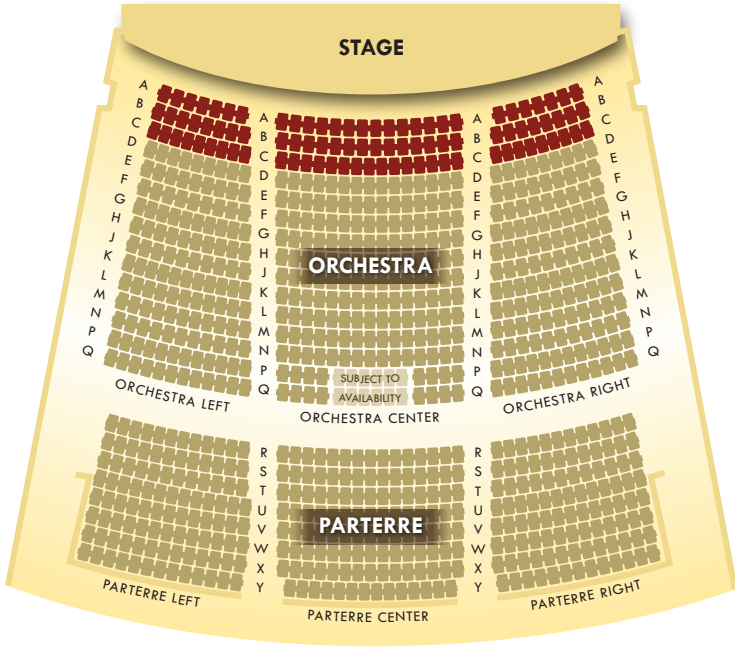

THE BEZEMES FAMILY THEATER
SEATING CHART

Platinum Seating

Call Box Office (636) 949-4433 for Handicap Accessible Seating and Assisted Listening Devices