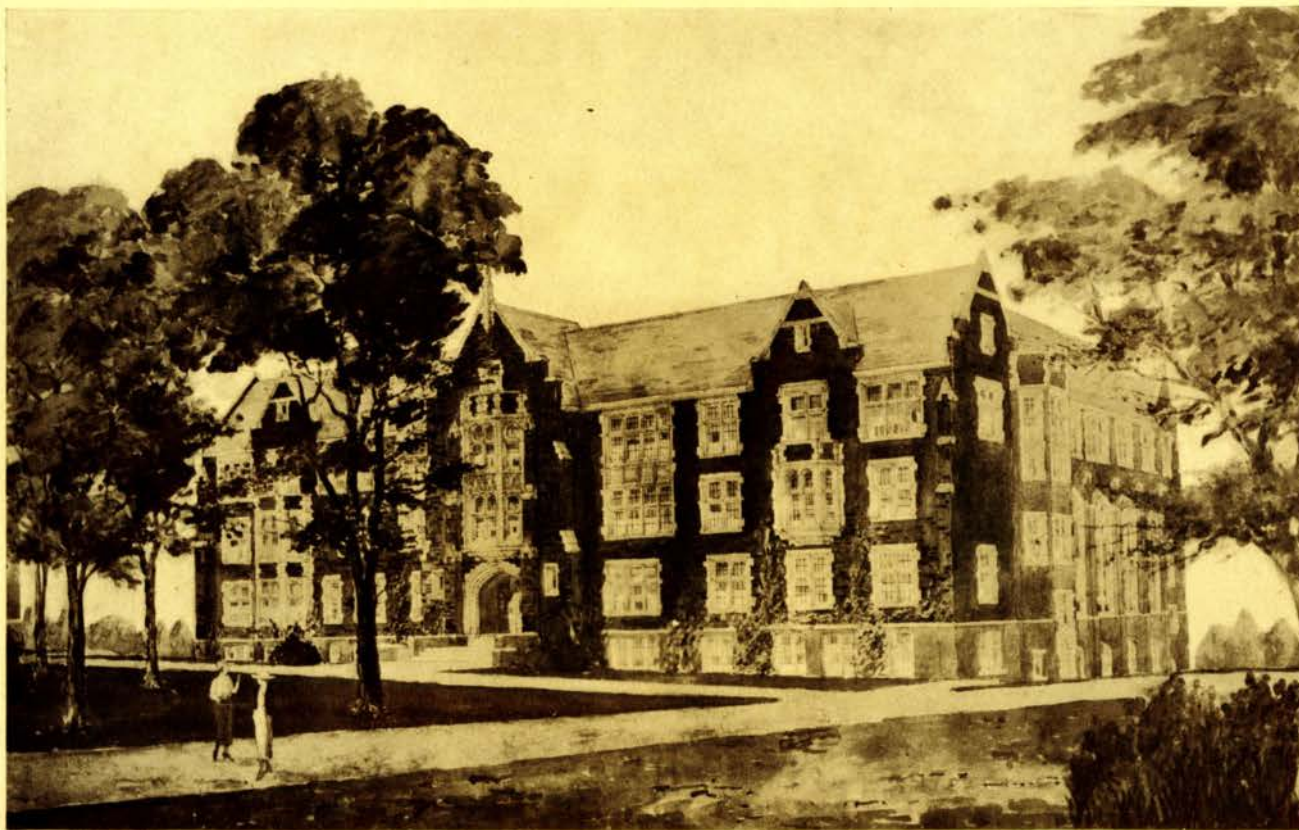

ST. CHARLES, MO

ROEMER ADMINISTRATION BUILDING
Administrative Offices, Library, Auditorium, Class Rooms, and Laboratories

ROEMER ADMINISTRATION BUILDING
Watson Street Entrance. Will be ready for occupancy September 1, 1921