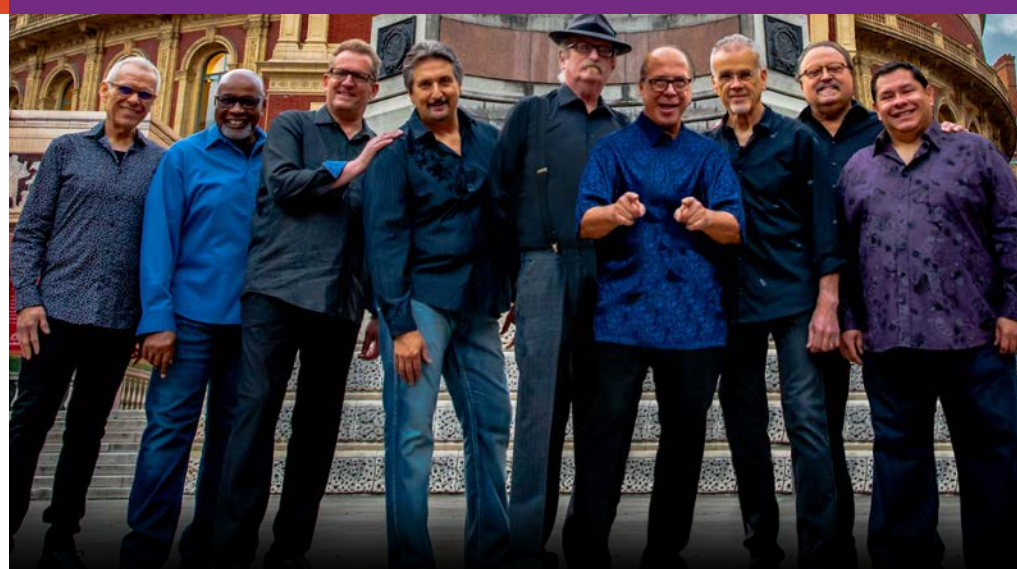

TOWER OF POWER

SATURDAY, MARCH 19 | 8:00 PM

PLATINUM $95   ORCHESTRA $75   PARTERRE $65   BALCONY $55
REAR BALCONY AND PARTIAL VIEW $15

ALL ARTISTS, PERFORMANCE DATES, AND TIMES SUBJECT TO CHANGE.

Blending soul, funk, jazz, R&B, and rock like no other band, **Tower of Power** has created their own unique genre, not easily fitting into traditionally defined categories. The "Oakland soul" sound defined by ToP is instantly recognizable, backing some of the most legendary artists of the last 50 years – a list that includes Otis Redding, Elton John, Santana, the Grateful Dead, John Lee Hooker, Rod Stewart, Aerosmith, Bonnie Raitt, and countless others.

Fresh off the release of *50 Years of Funk & Soul* – a 50th anniversary album recorded live over two concerts in June 2018 – and 2020's *Step Up*, ToP comes to Lindenwood for an evening of fun, energy, and music that you won't soon forget. The only thing that sounds better than a Tower of Power album is a live Tower of Power show!

TOWER OF POWER

50 YEARS OF
FUNK & SOUL

LIVE AT THE FOX THEATER

OAKLAND, CA • JUNE 2018

ARTISTPRO   mack avenue   TP   REGIME