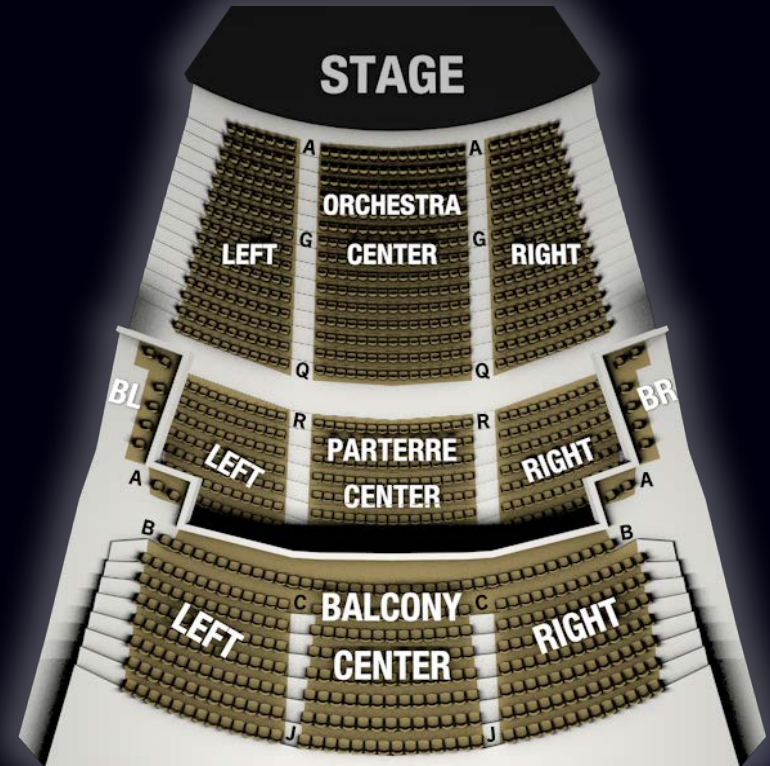

LIVE CONFIDENTLY: COVID-19 PROCEDURES

NO-QUESTIONS-ASKED REFUNDS

Patrons can now receive full ticket refunds* through December 31, 2021. Refunds must be requested before the start of the show by calling the Box Office at 636-949-4433.

*excludes $5 convenience fee

DAY-OF-EVENT EXTENDED BOX OFFICE HOURS

If you begin experiencing COVID-19 symptoms on the day of an event, we can quickly and easily refund your tickets when you call the Box Office between noon and showtime.

MASK ON!

As we look forward to welcoming guests back this fall, we are doing our best to keep everyone safe. Masks are required to be worn at all times while inside the Scheidegger. As policies are updated, you will be notified prior to attending a show.

The Scheidegger Center is incorporating state-of-the-art air-cleaning technology in order to help bring guests, staff, and performers safely back into the theater. Commonly used and high-touch surfaces are cleaned frequently with CDC/EPA recommended cleaning products, according to CDC guidelines. Infrared monitors are located near the building entrance and will read an individual's temperature within seconds. Hand sanitizing stations are located at the entrance and throughout the building.